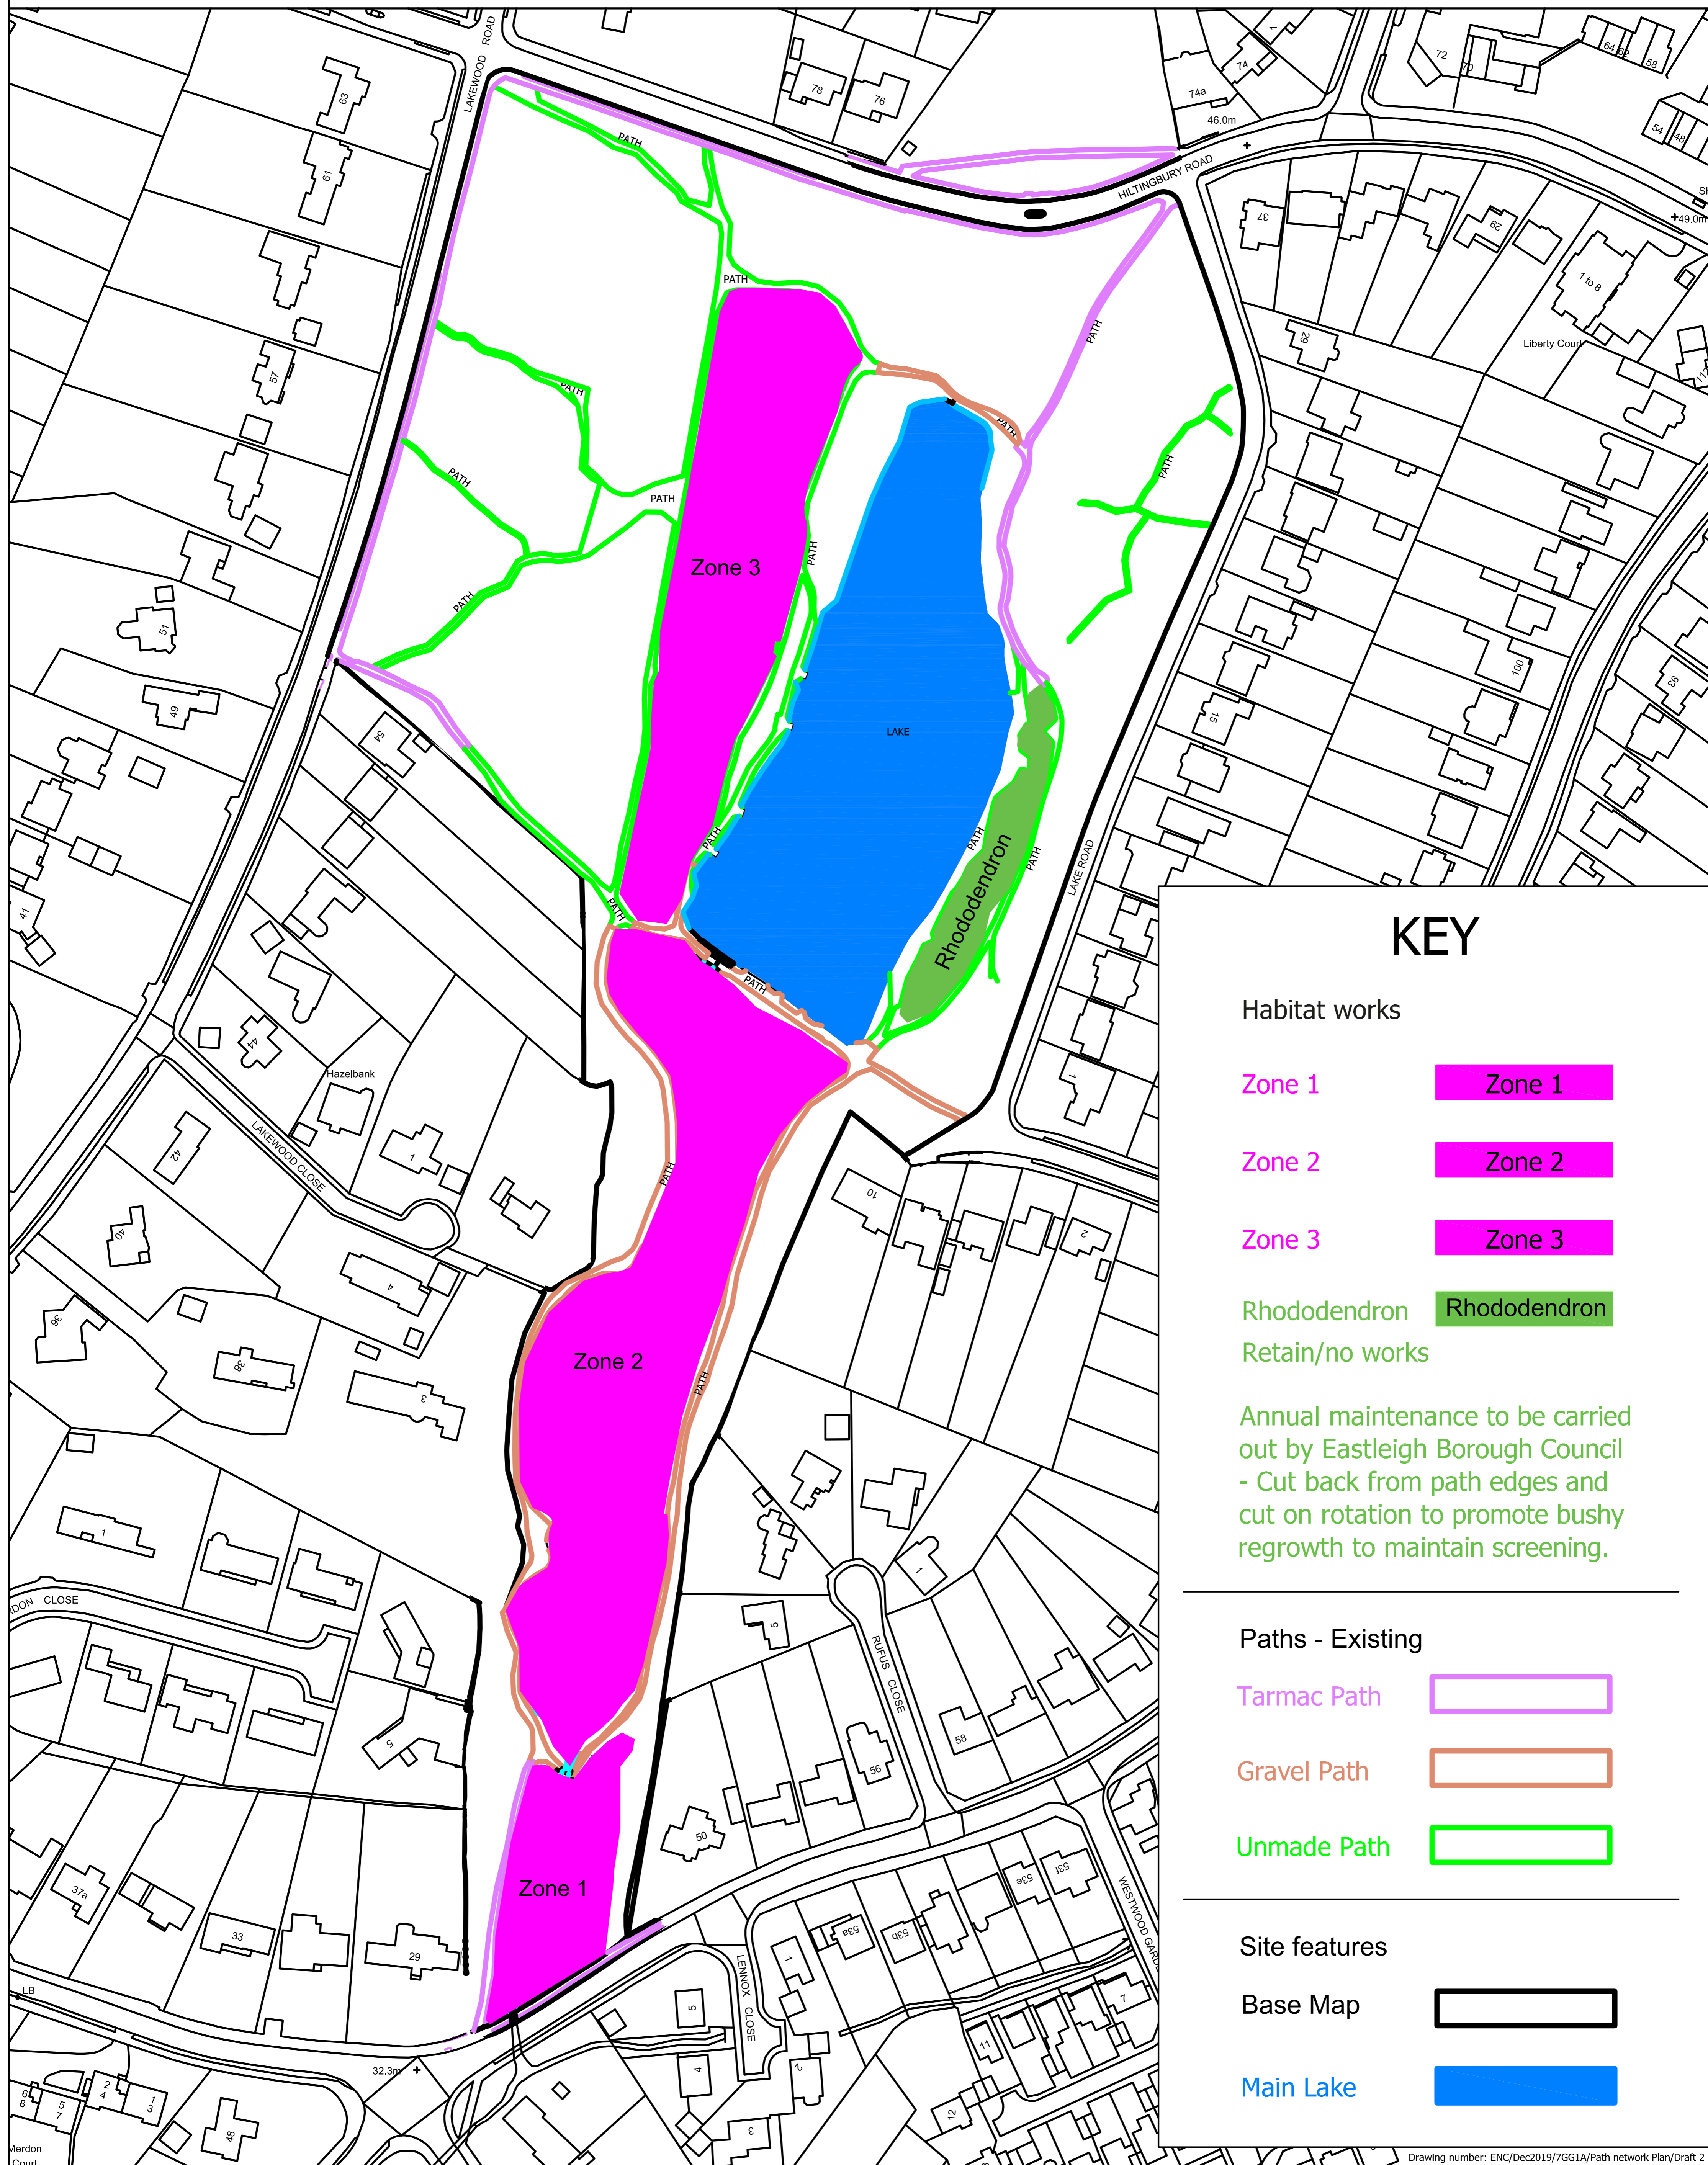

Hiltingbury Lakes Habitat Works and Existing Path Network

KEY

Habitat works

Zone 1 Zone 1

Zone 2 Zone 2

Zone 3 Zone 3

Rhododendron Rhododendron

Retain/no works

Annual maintenance to be carried out by Eastleigh Borough Council - Cut back from path edges and cut on rotation to promote bushy regrowth to maintain screening.

Paths - Existing

Tarmac Path

Gravel Path

Unmade Path

Site features

Base Map

Main Lake