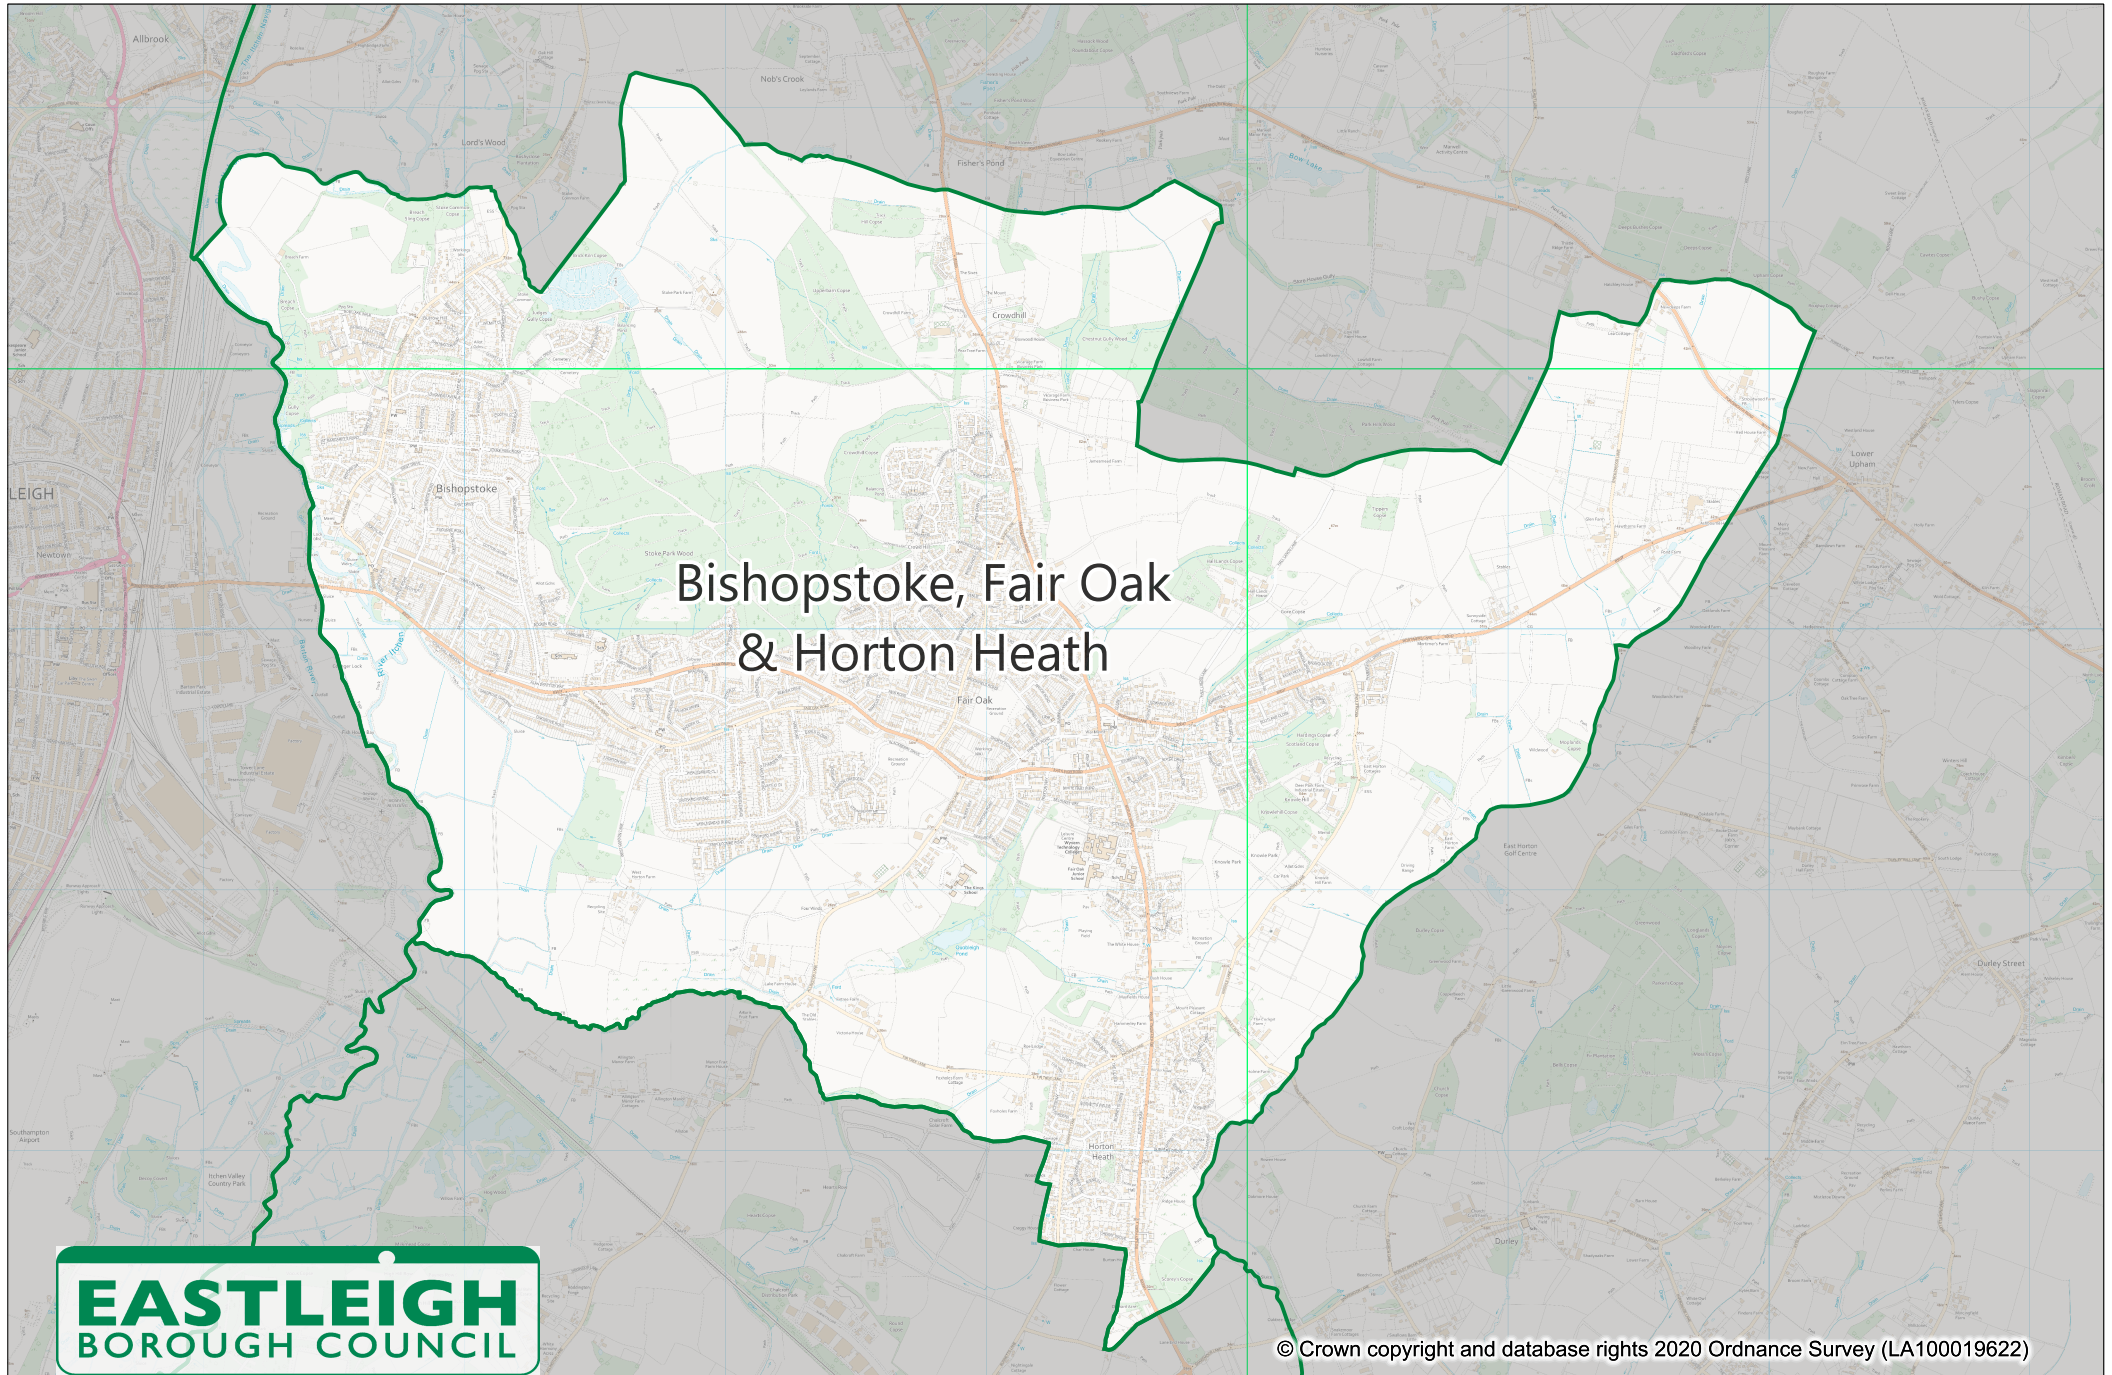

Bishopstoke, Fair Oak & Horton Heath Local Area Committee

EASTLEIGH
BOROUGH COUNCIL