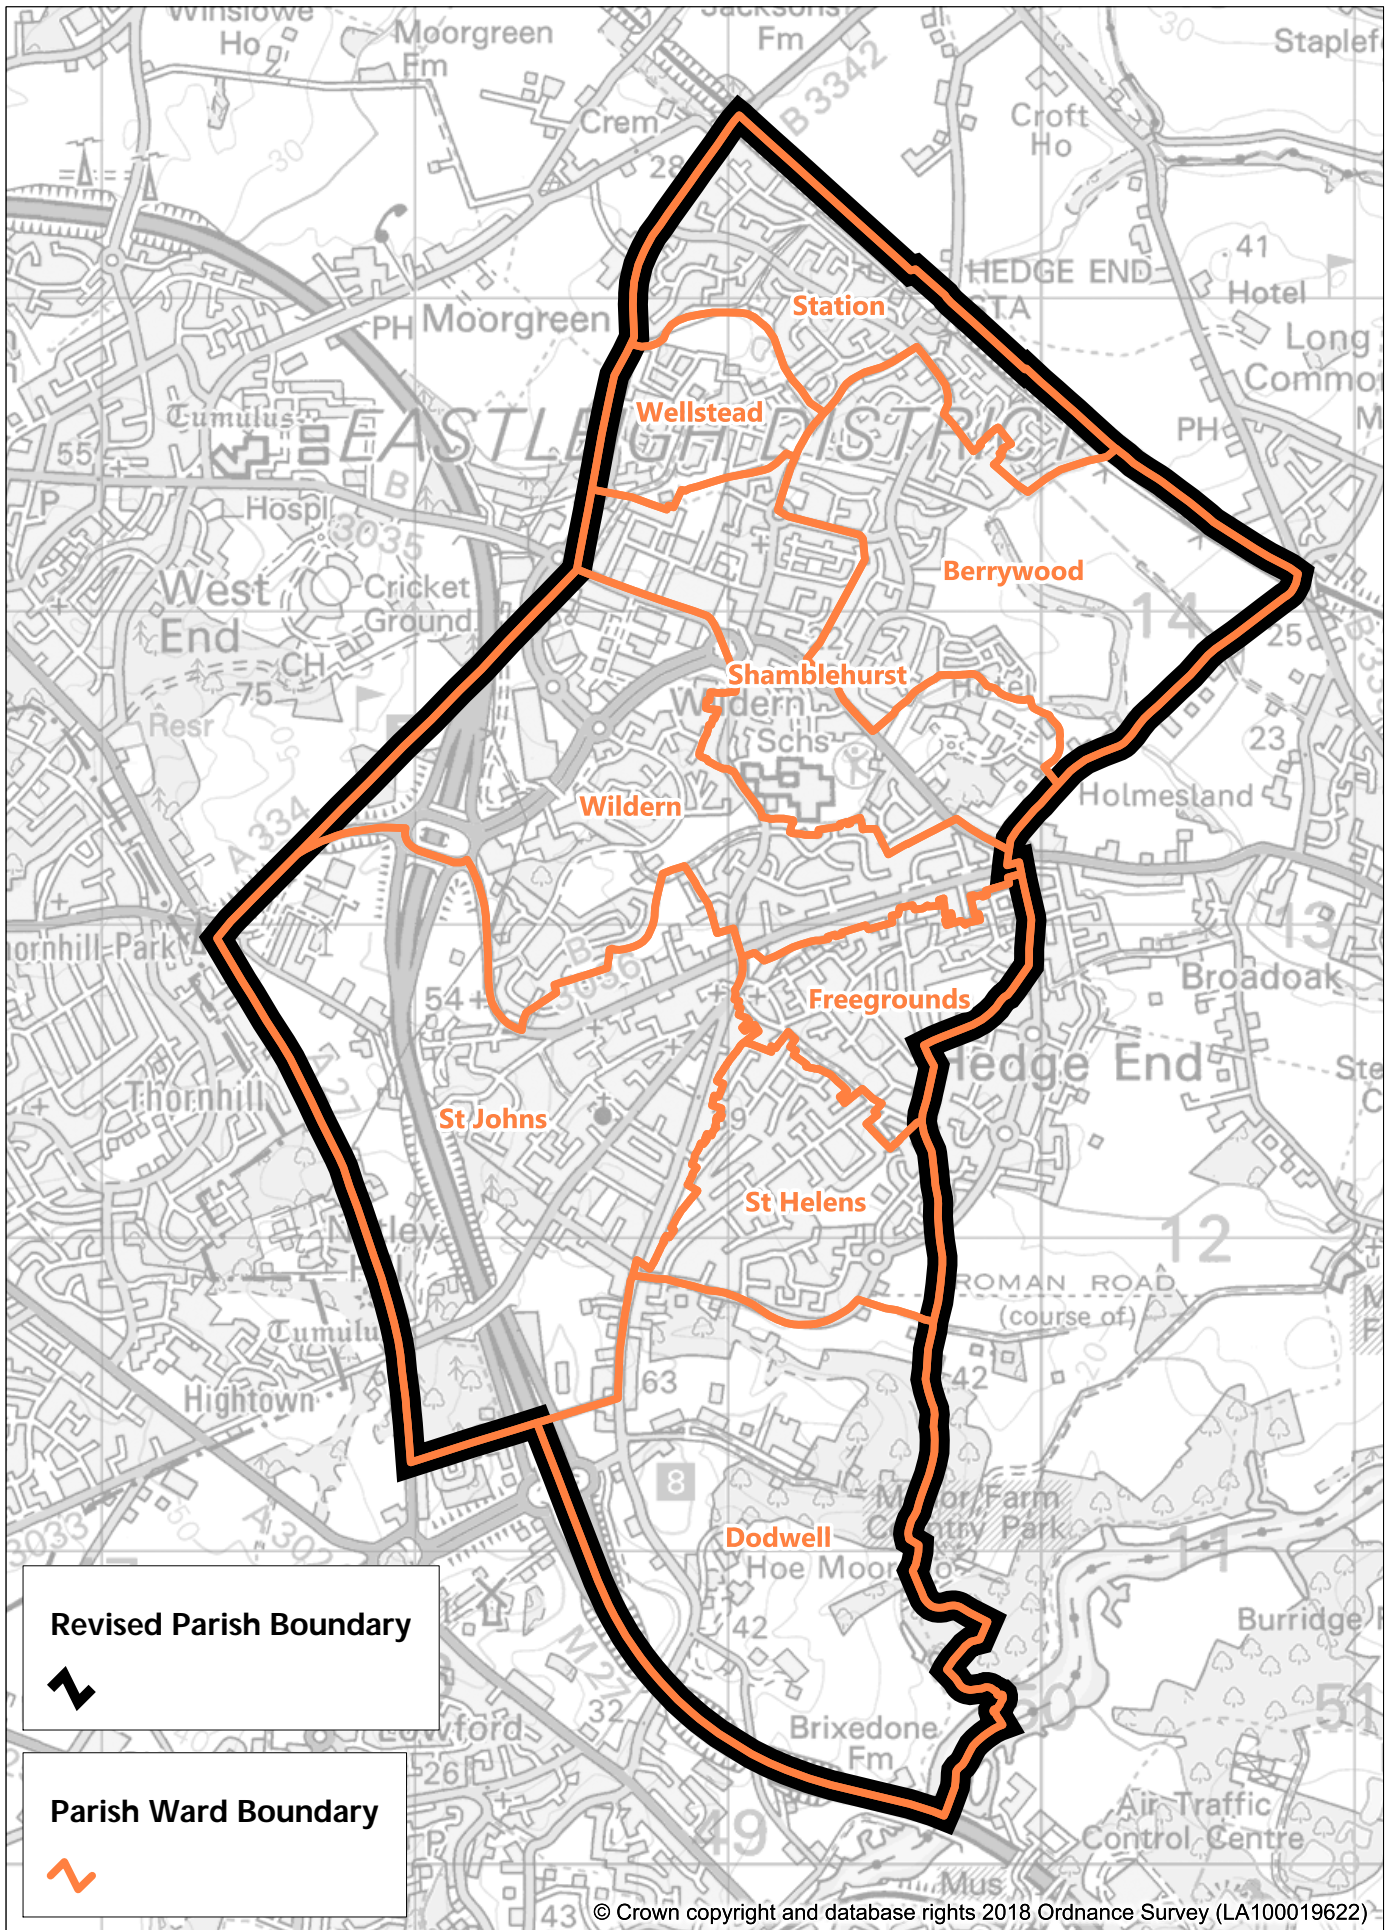

Map 6. Hedge End Parish Boundary

© Crown copyright and database rights 2018 Ordnance Survey (LA100019622)

Department:	IT
Date: 13/11/2018	Scale: 1:24999