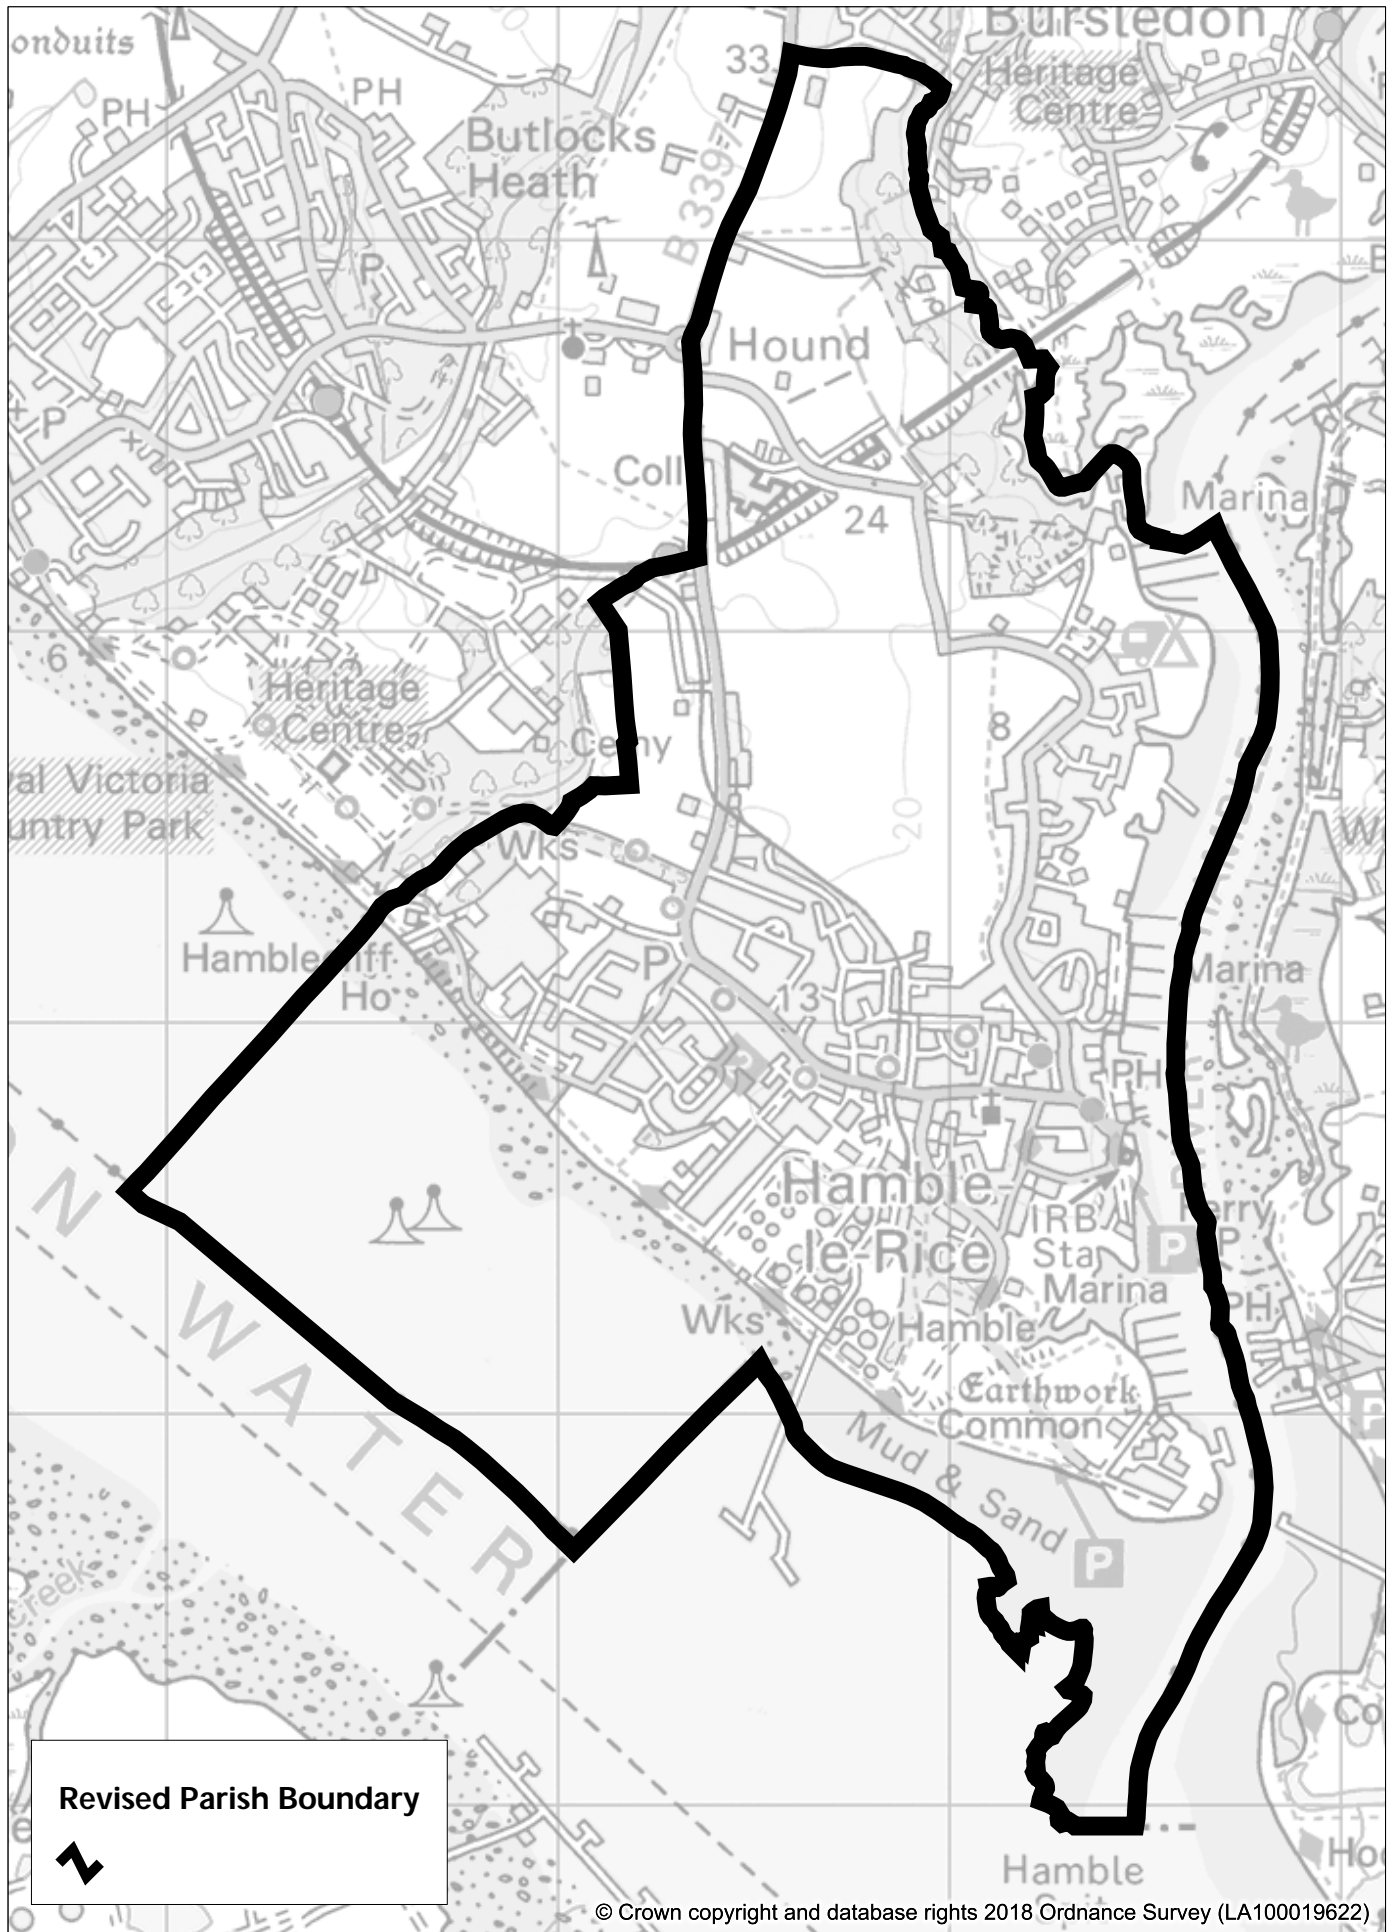

# Map 10. Hamble-le-Rice Parish Boundary (Unwarded)

© Crown copyright and database rights 2018 Ordnance Survey (LA100019622)

Department:	IT
Date: 14/11/2018	Scale: 1:20000