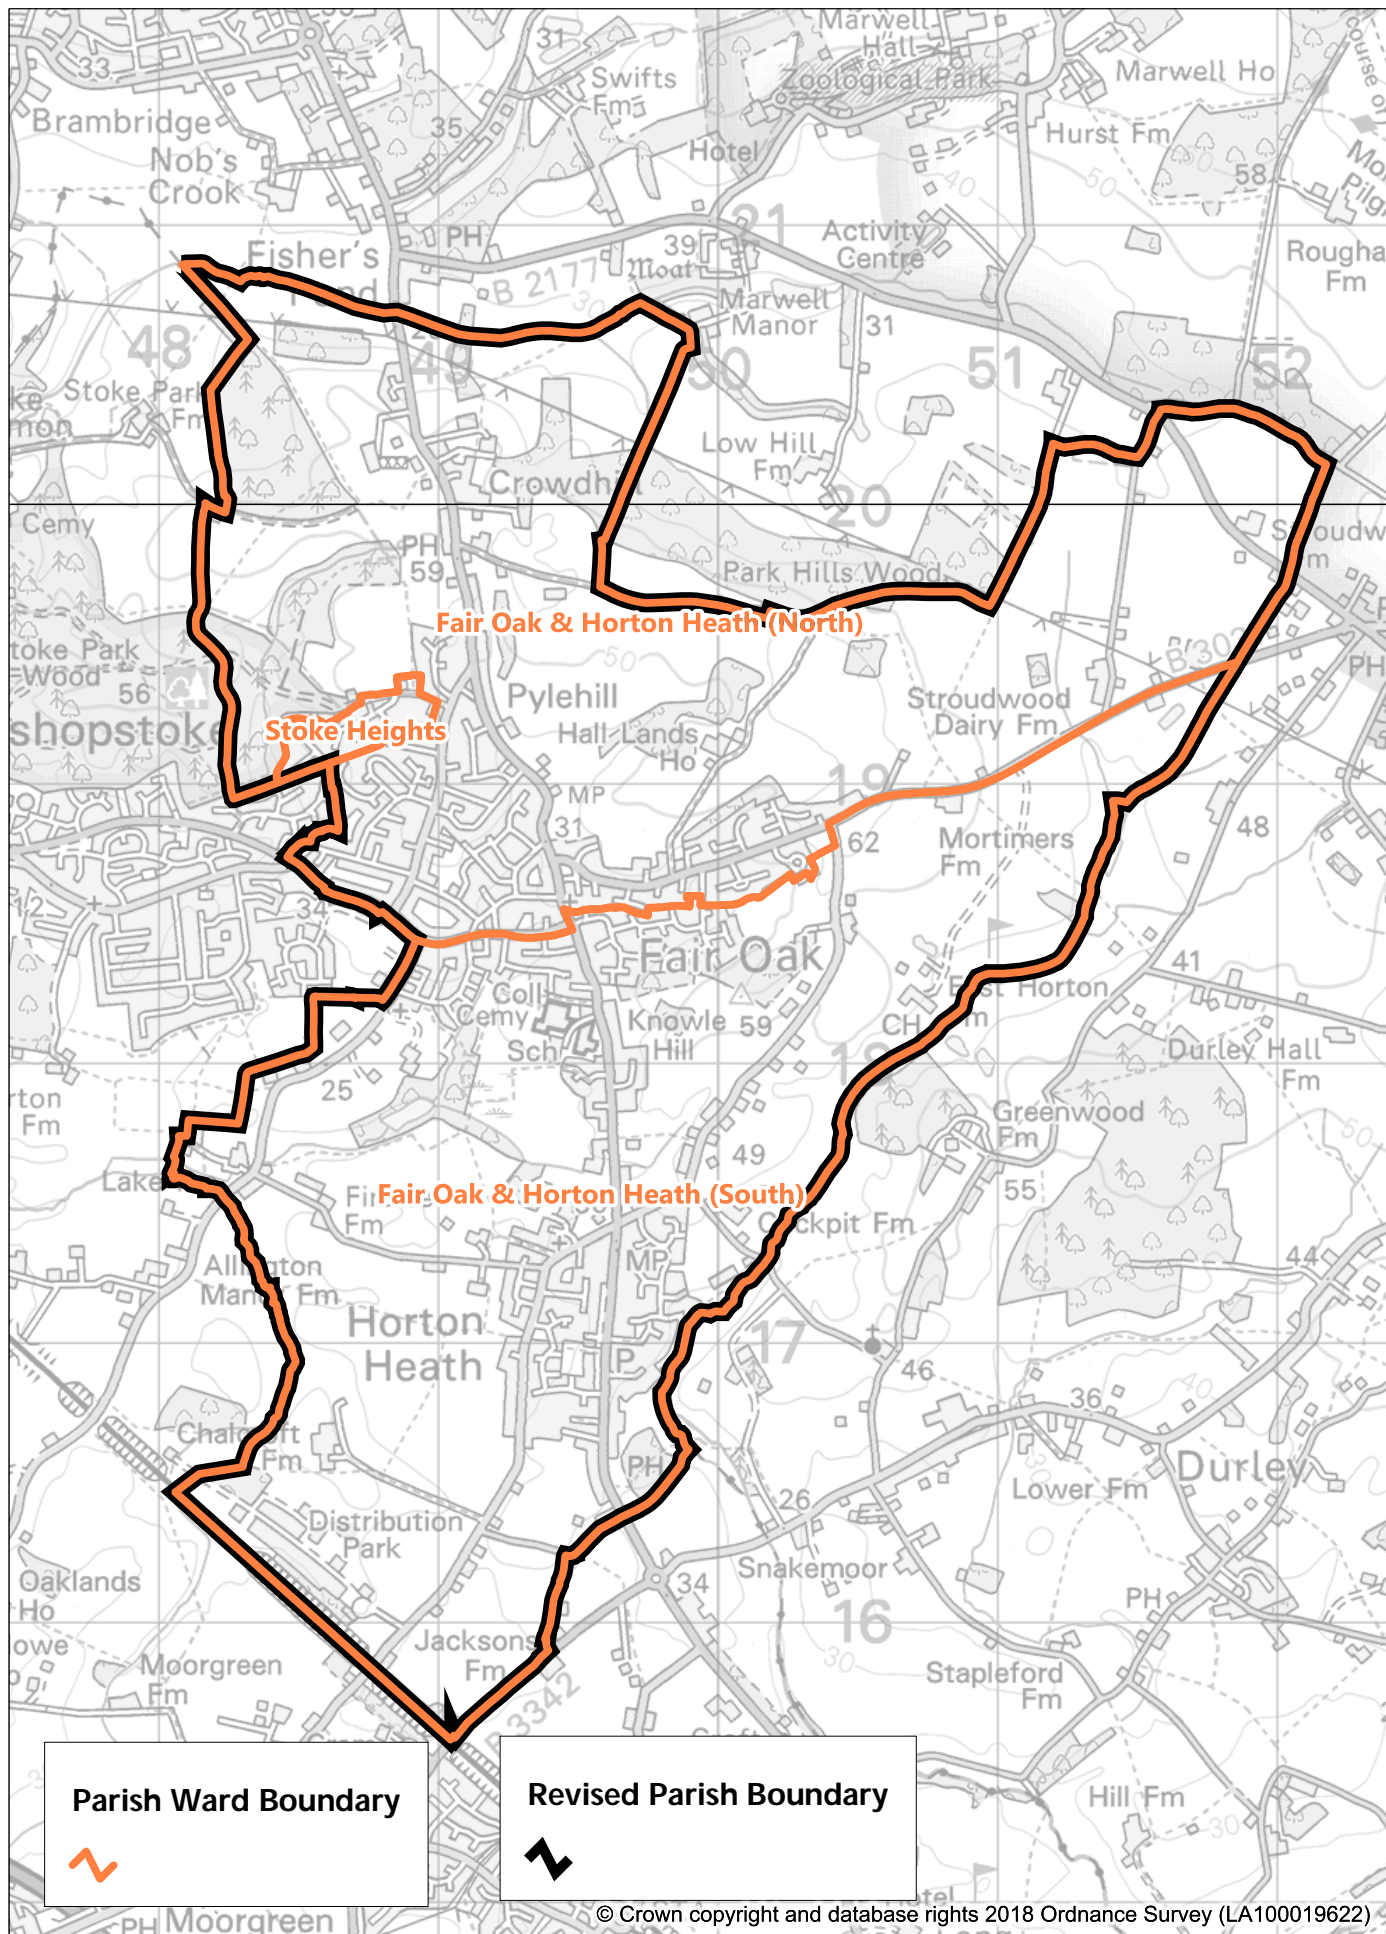

Map 4. Fair Oak & Horton Heath Parish Boundary

Department:	IT
Date: 13/11/2018	Scale: 1:27999