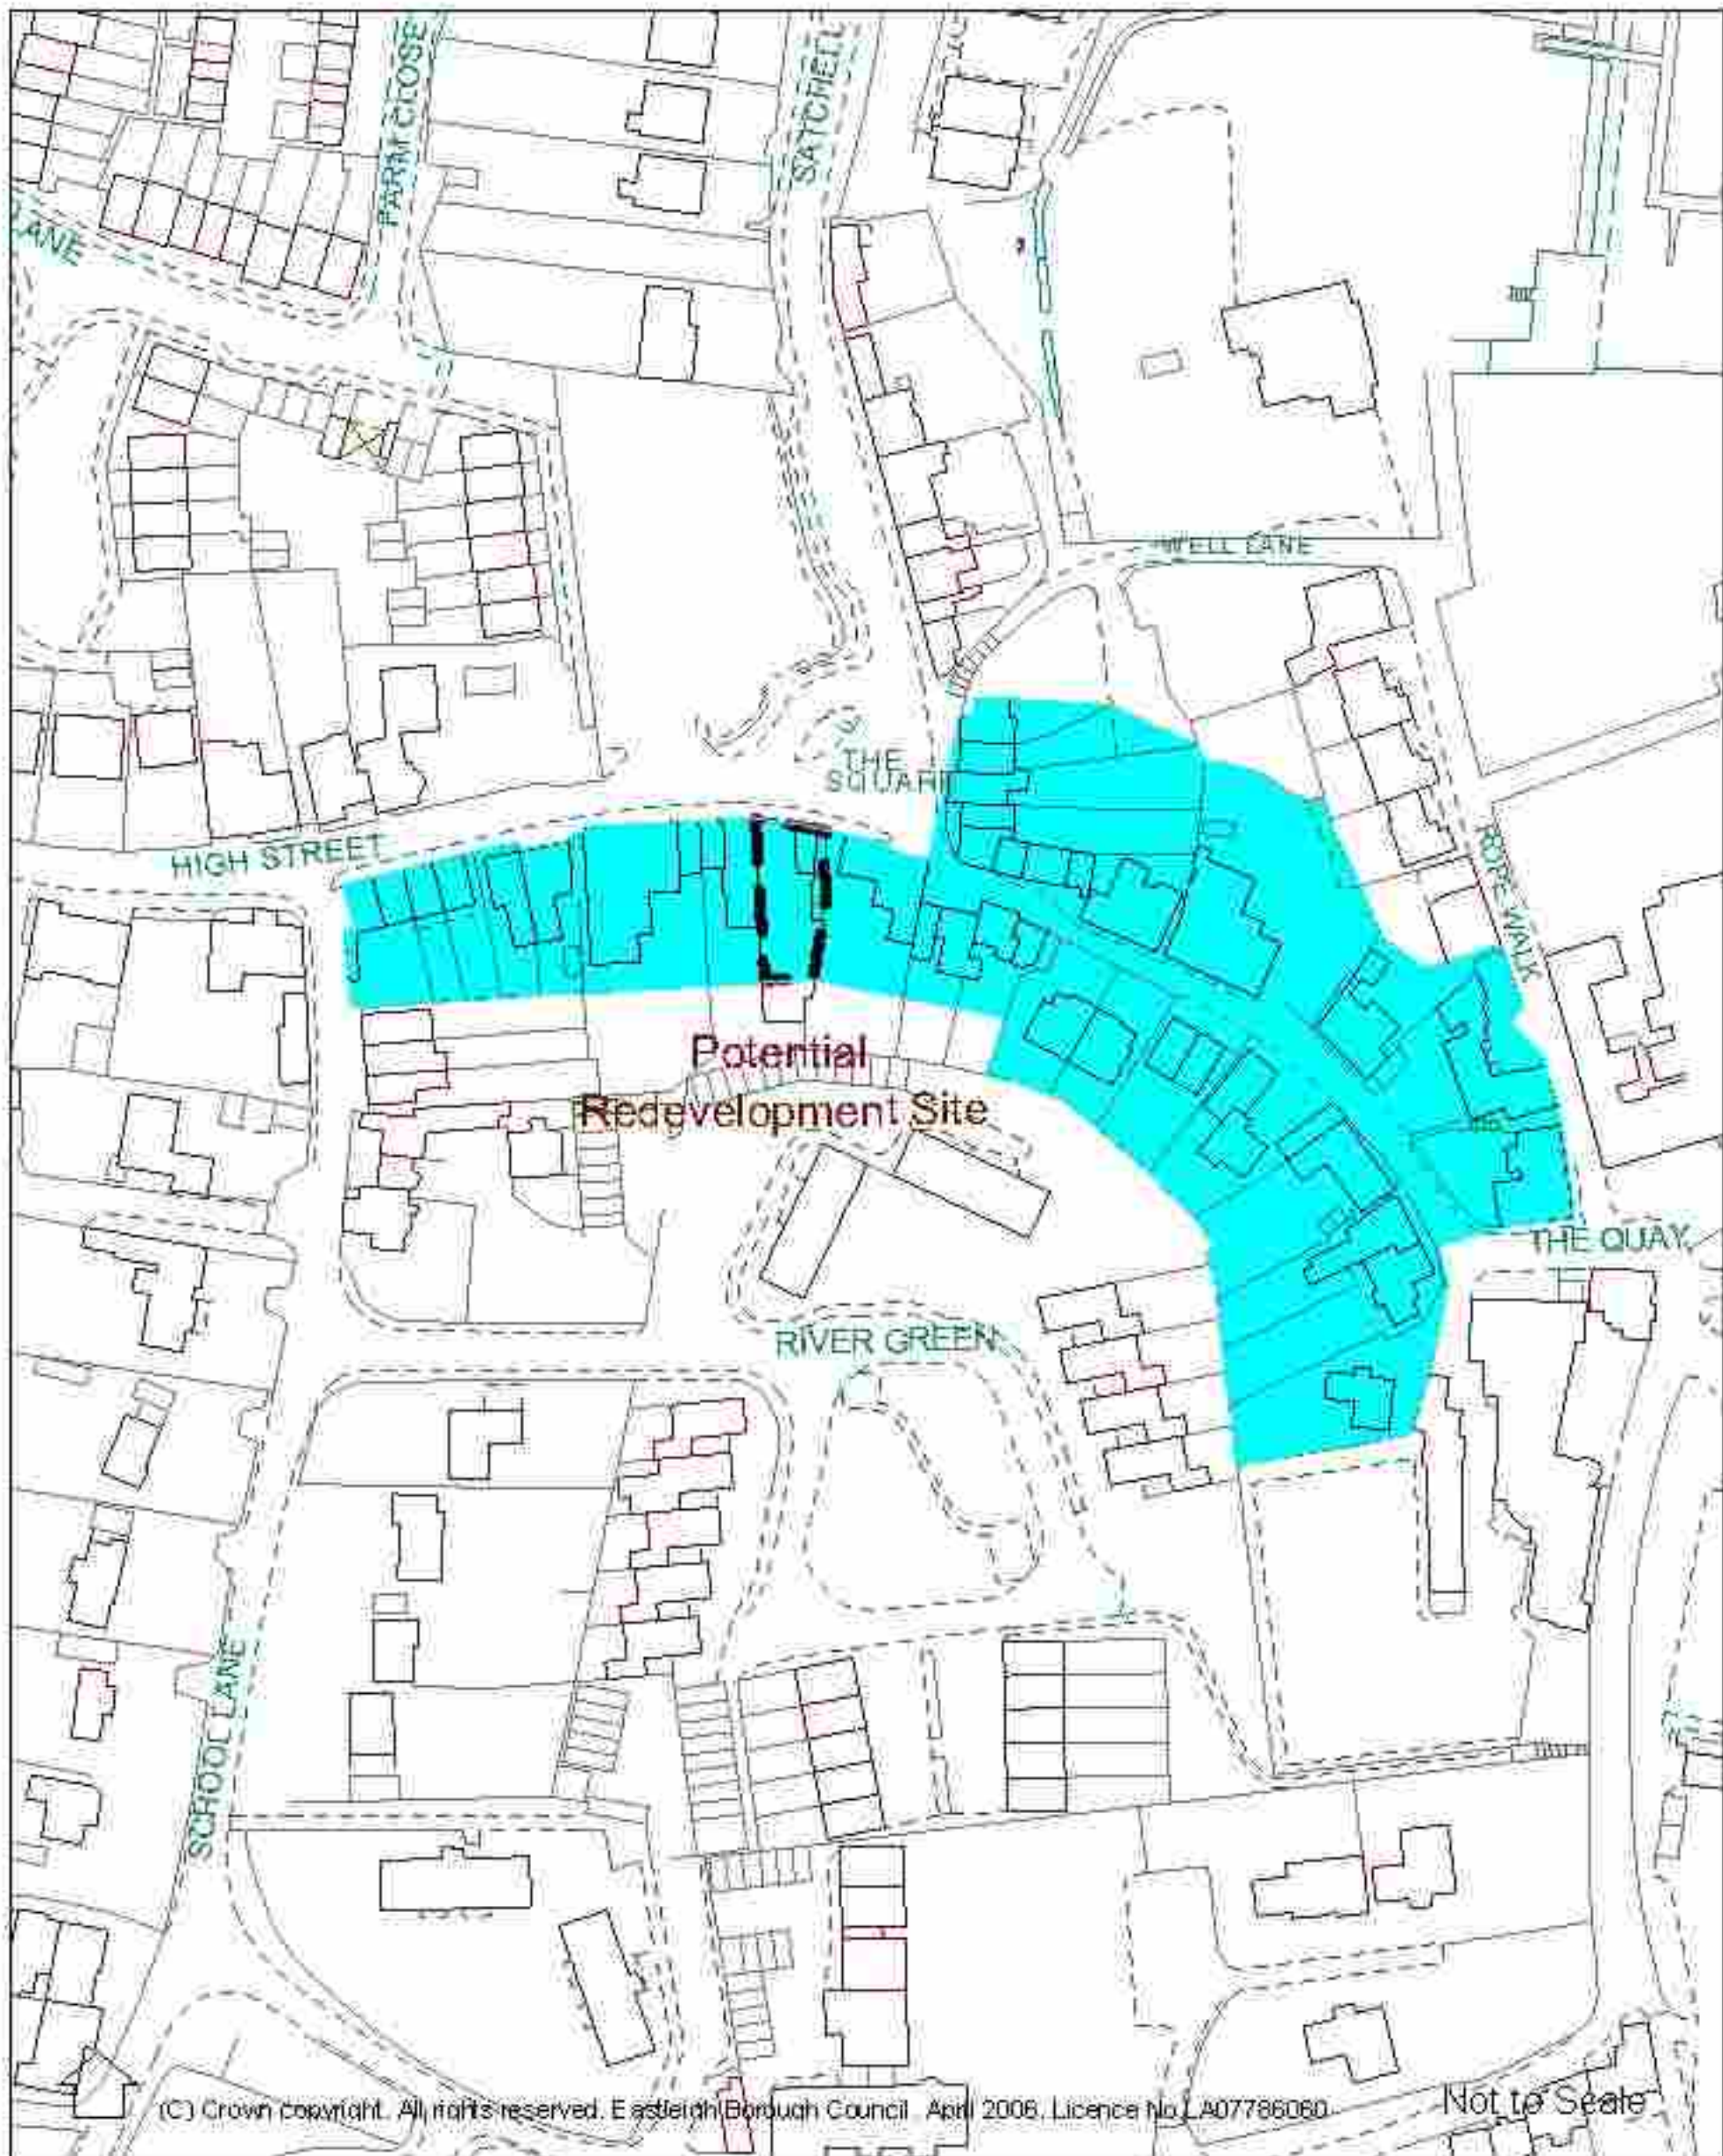

Plan 36

Twyford Road, Eastleigh. Shopping Areas

Plan 37

Sandy Lane, Fair Oak. Shopping Areas

Eastleigh Borough Local Plan Review (2001-2011)

Plan 39

Coronation Parade, Hamble-Le-Rice. Shopping Areas

Plan 40

High Street, Hamble-le-Rice. Shopping Area

Plan 41

St Lukes Close, Shamblehurst Lane. Shopping Areas