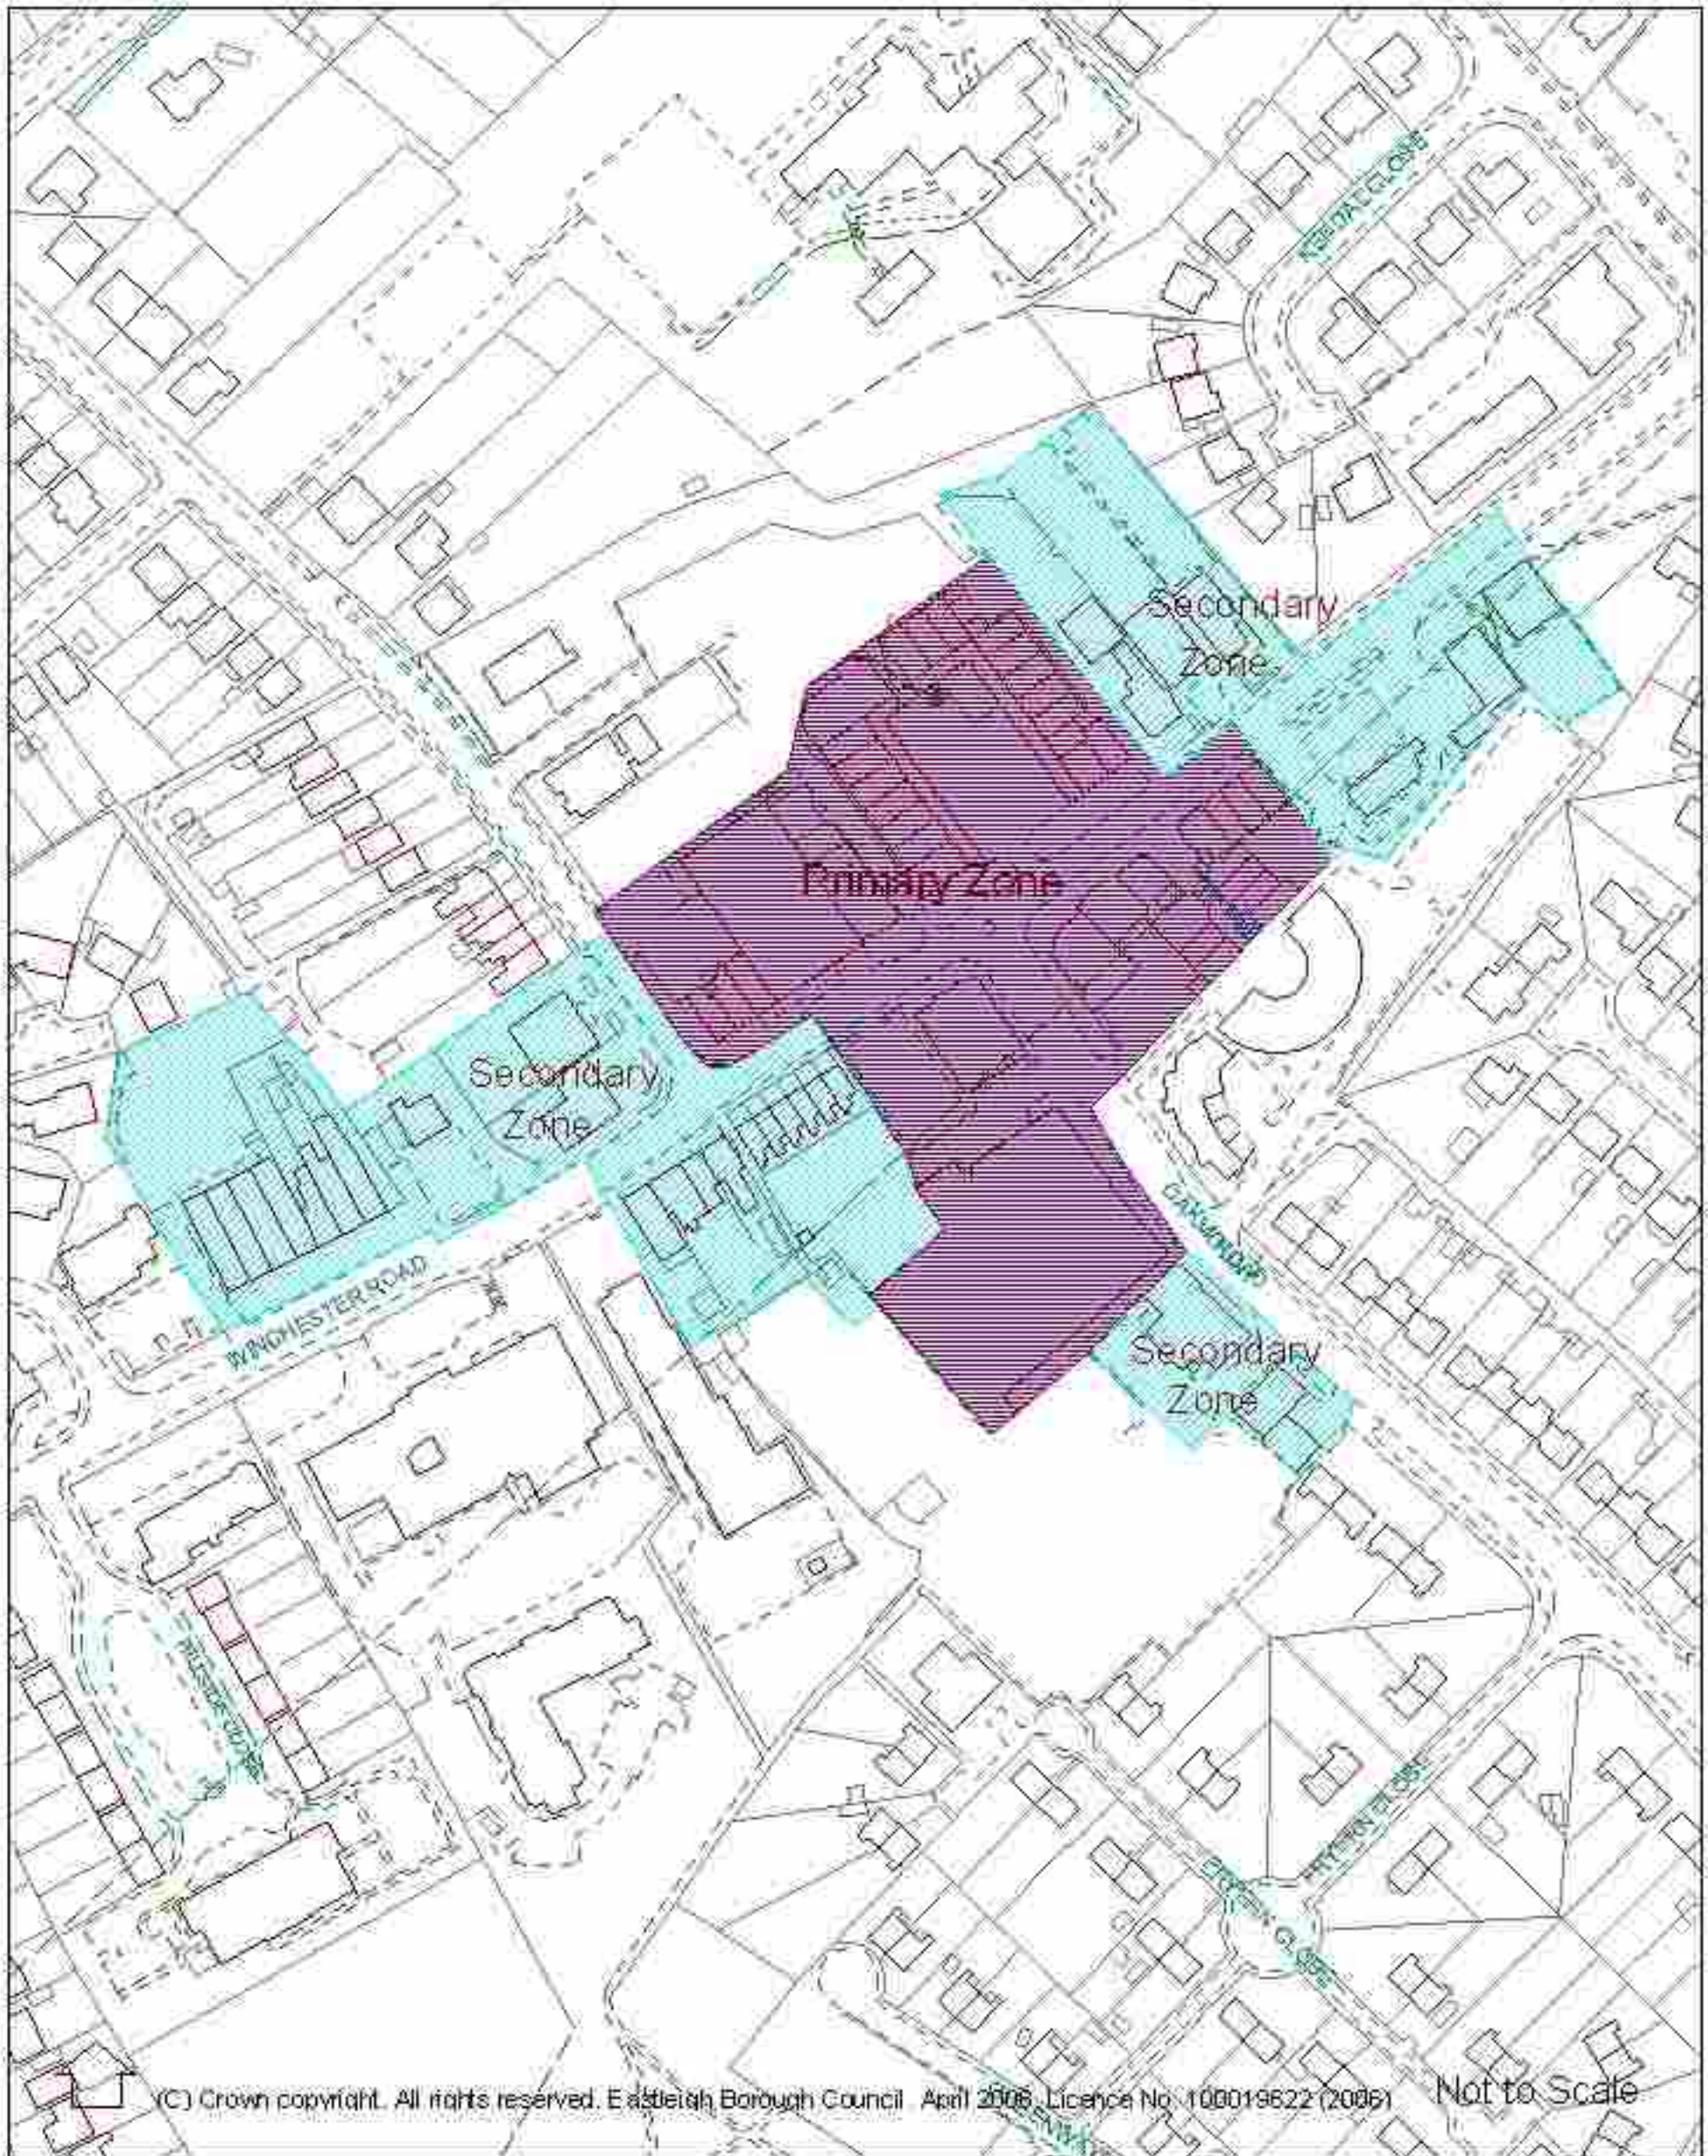

Plan 21

Riverside, Bishopstoke. Shopping Areas

Plan 22

Whalesmead, Bishopstoke. Shopping Areas

Plan 23

The Square, Botley. Shopping Areas

Plan 24

Portsmouth Road, Bursledon. Shopping Area

Plan 25

Ashdown Road, Chandler's Ford. Shopping Areas

Plan 26

Central Precinct Chandler's Ford. Shopping Area

Plan 27

Bournemouth Road, Chandler's Ford. Shopping Area

Plan 28

Fryern Arcade, Winchester Road, Chandler's Ford. Shopping Zones