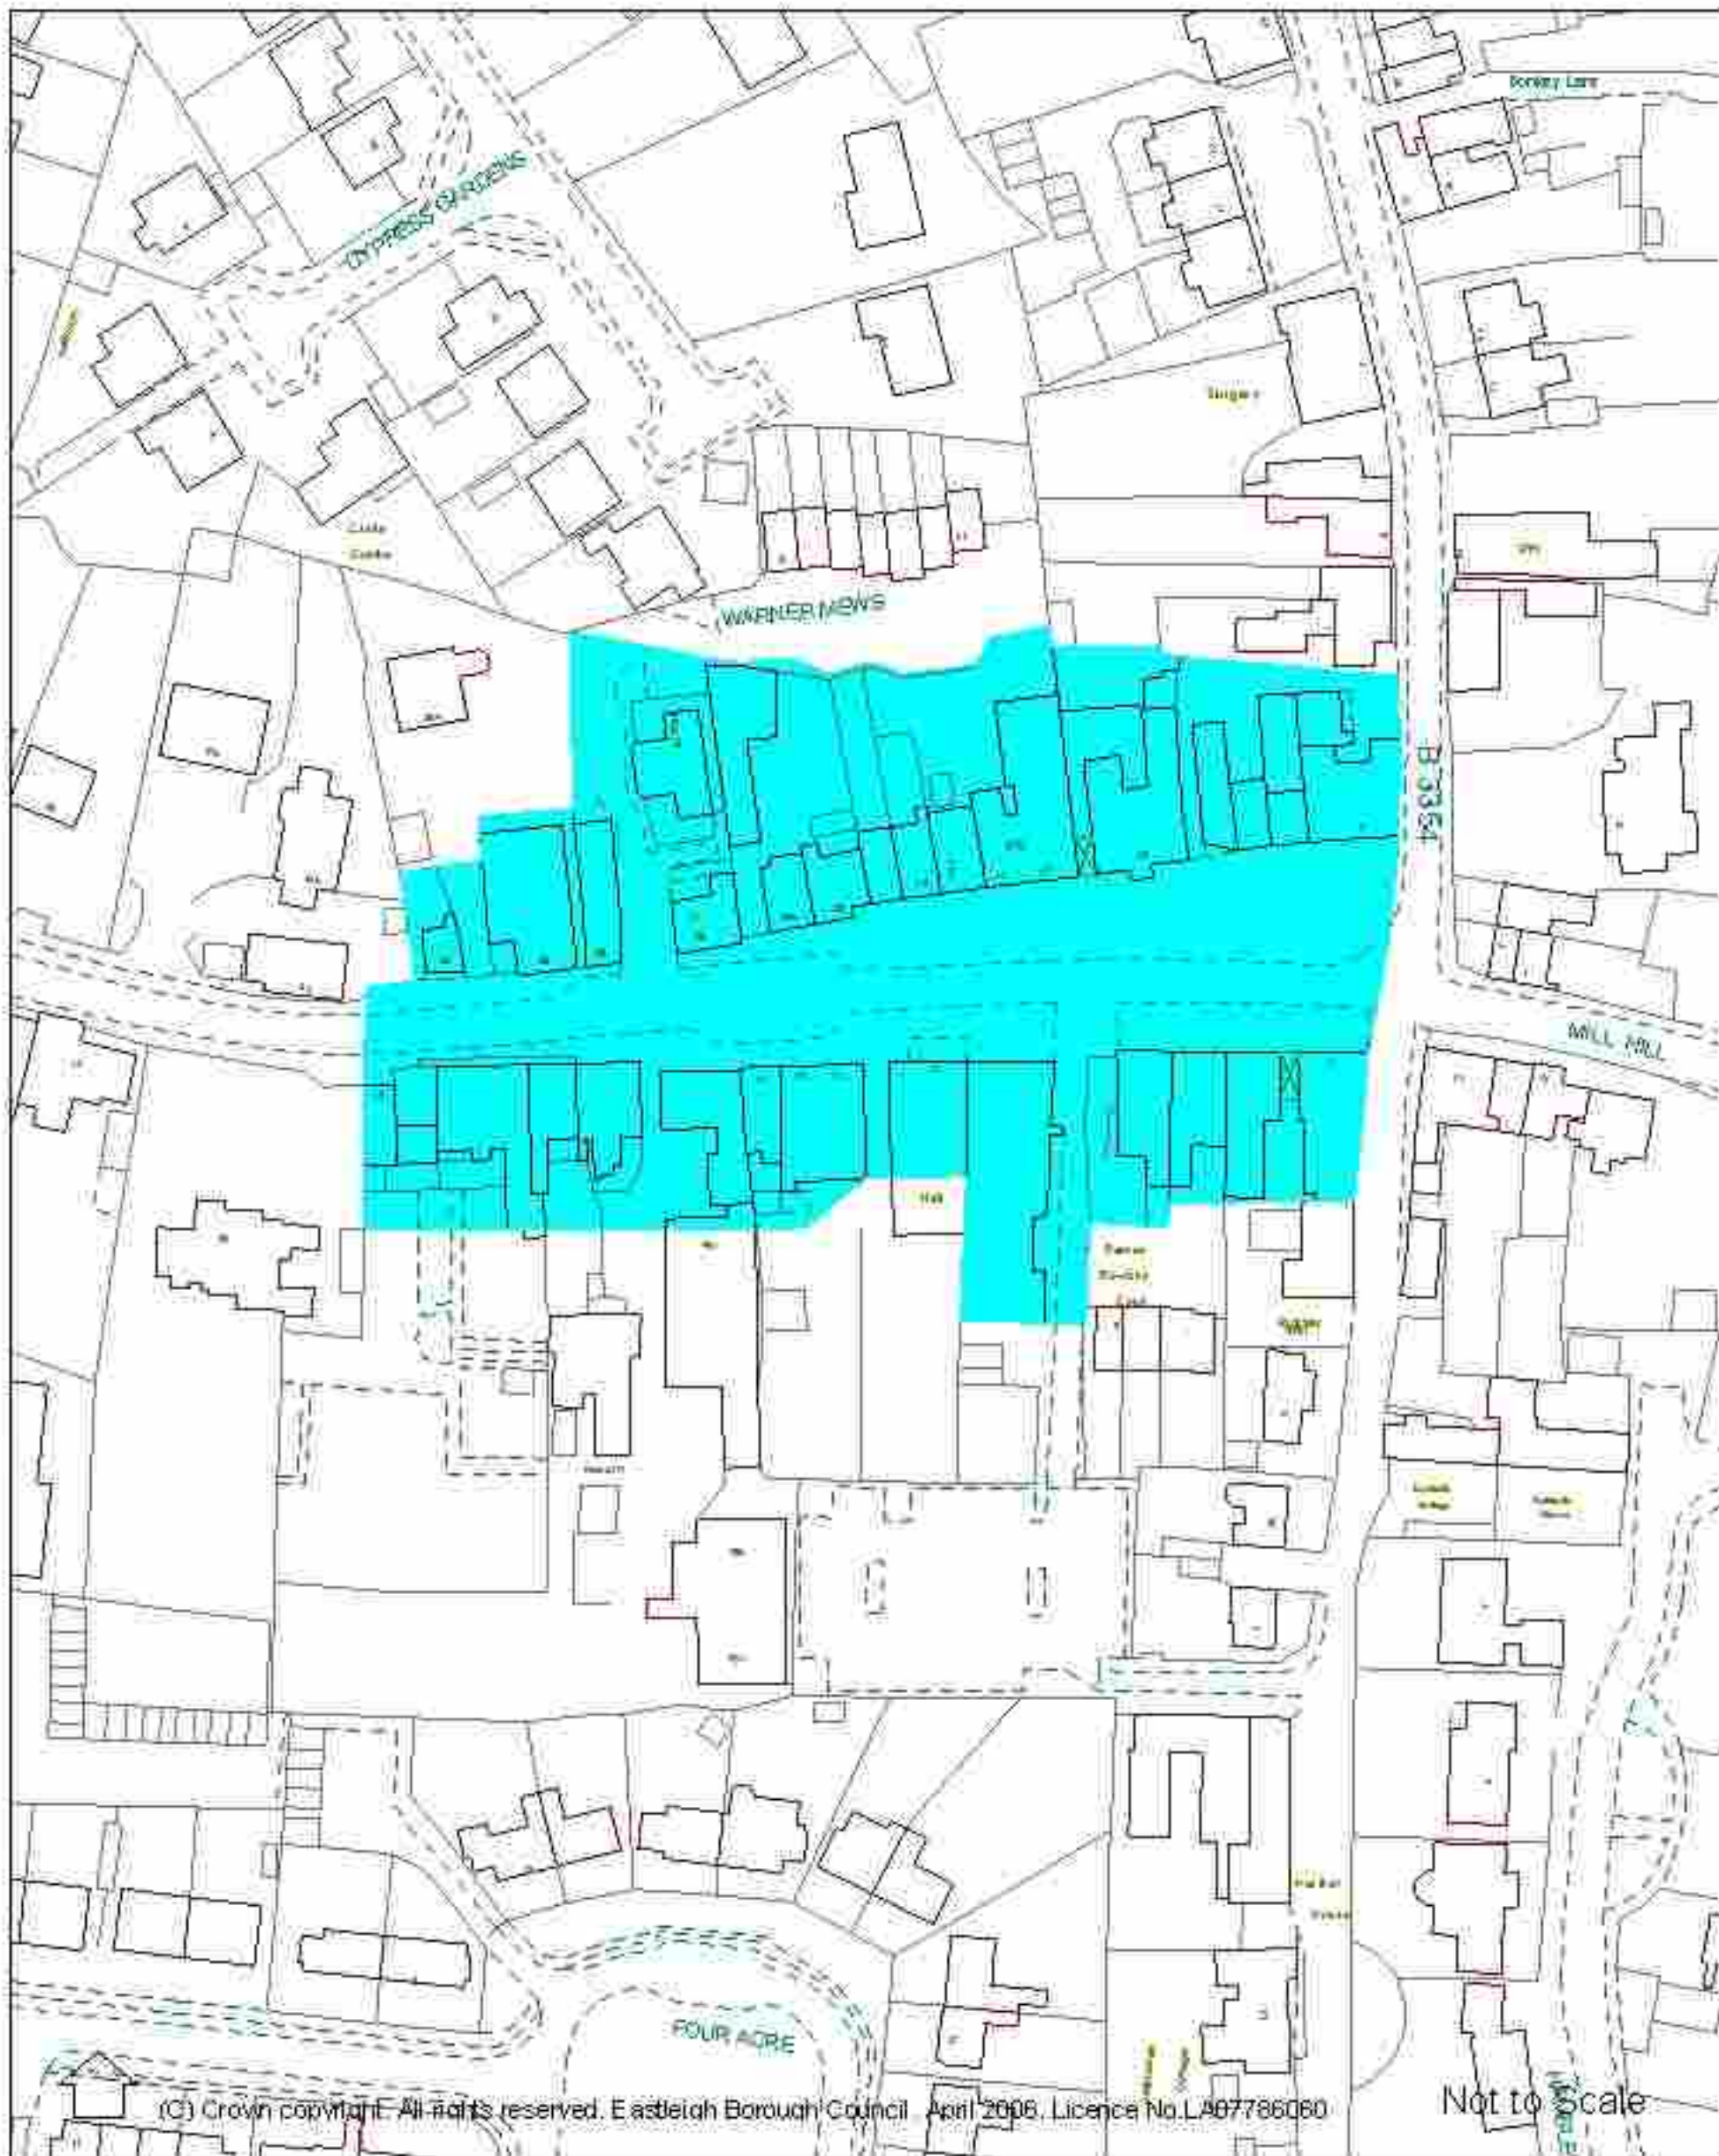

Plan 21

Riverside, Bishopstoke. Shopping Areas

Plan 22

Whalesmead, Bishopstoke. Shopping Areas

Plan 23

The Square, Botley. Shopping Areas

Plan 24

Portsmouth Road, Bursledon. Shopping Area

Plan 25

Ashdown Road, Chandler's Ford. Shopping Areas

Plan 26

Central Precinct Chandler's Ford. Shopping Area

Plan 27

Bournemouth Road, Chandler's Ford. Shopping Area

Plan 28

Fryern Arcade, Winchester Road, Chandler's Ford. Shopping Zones