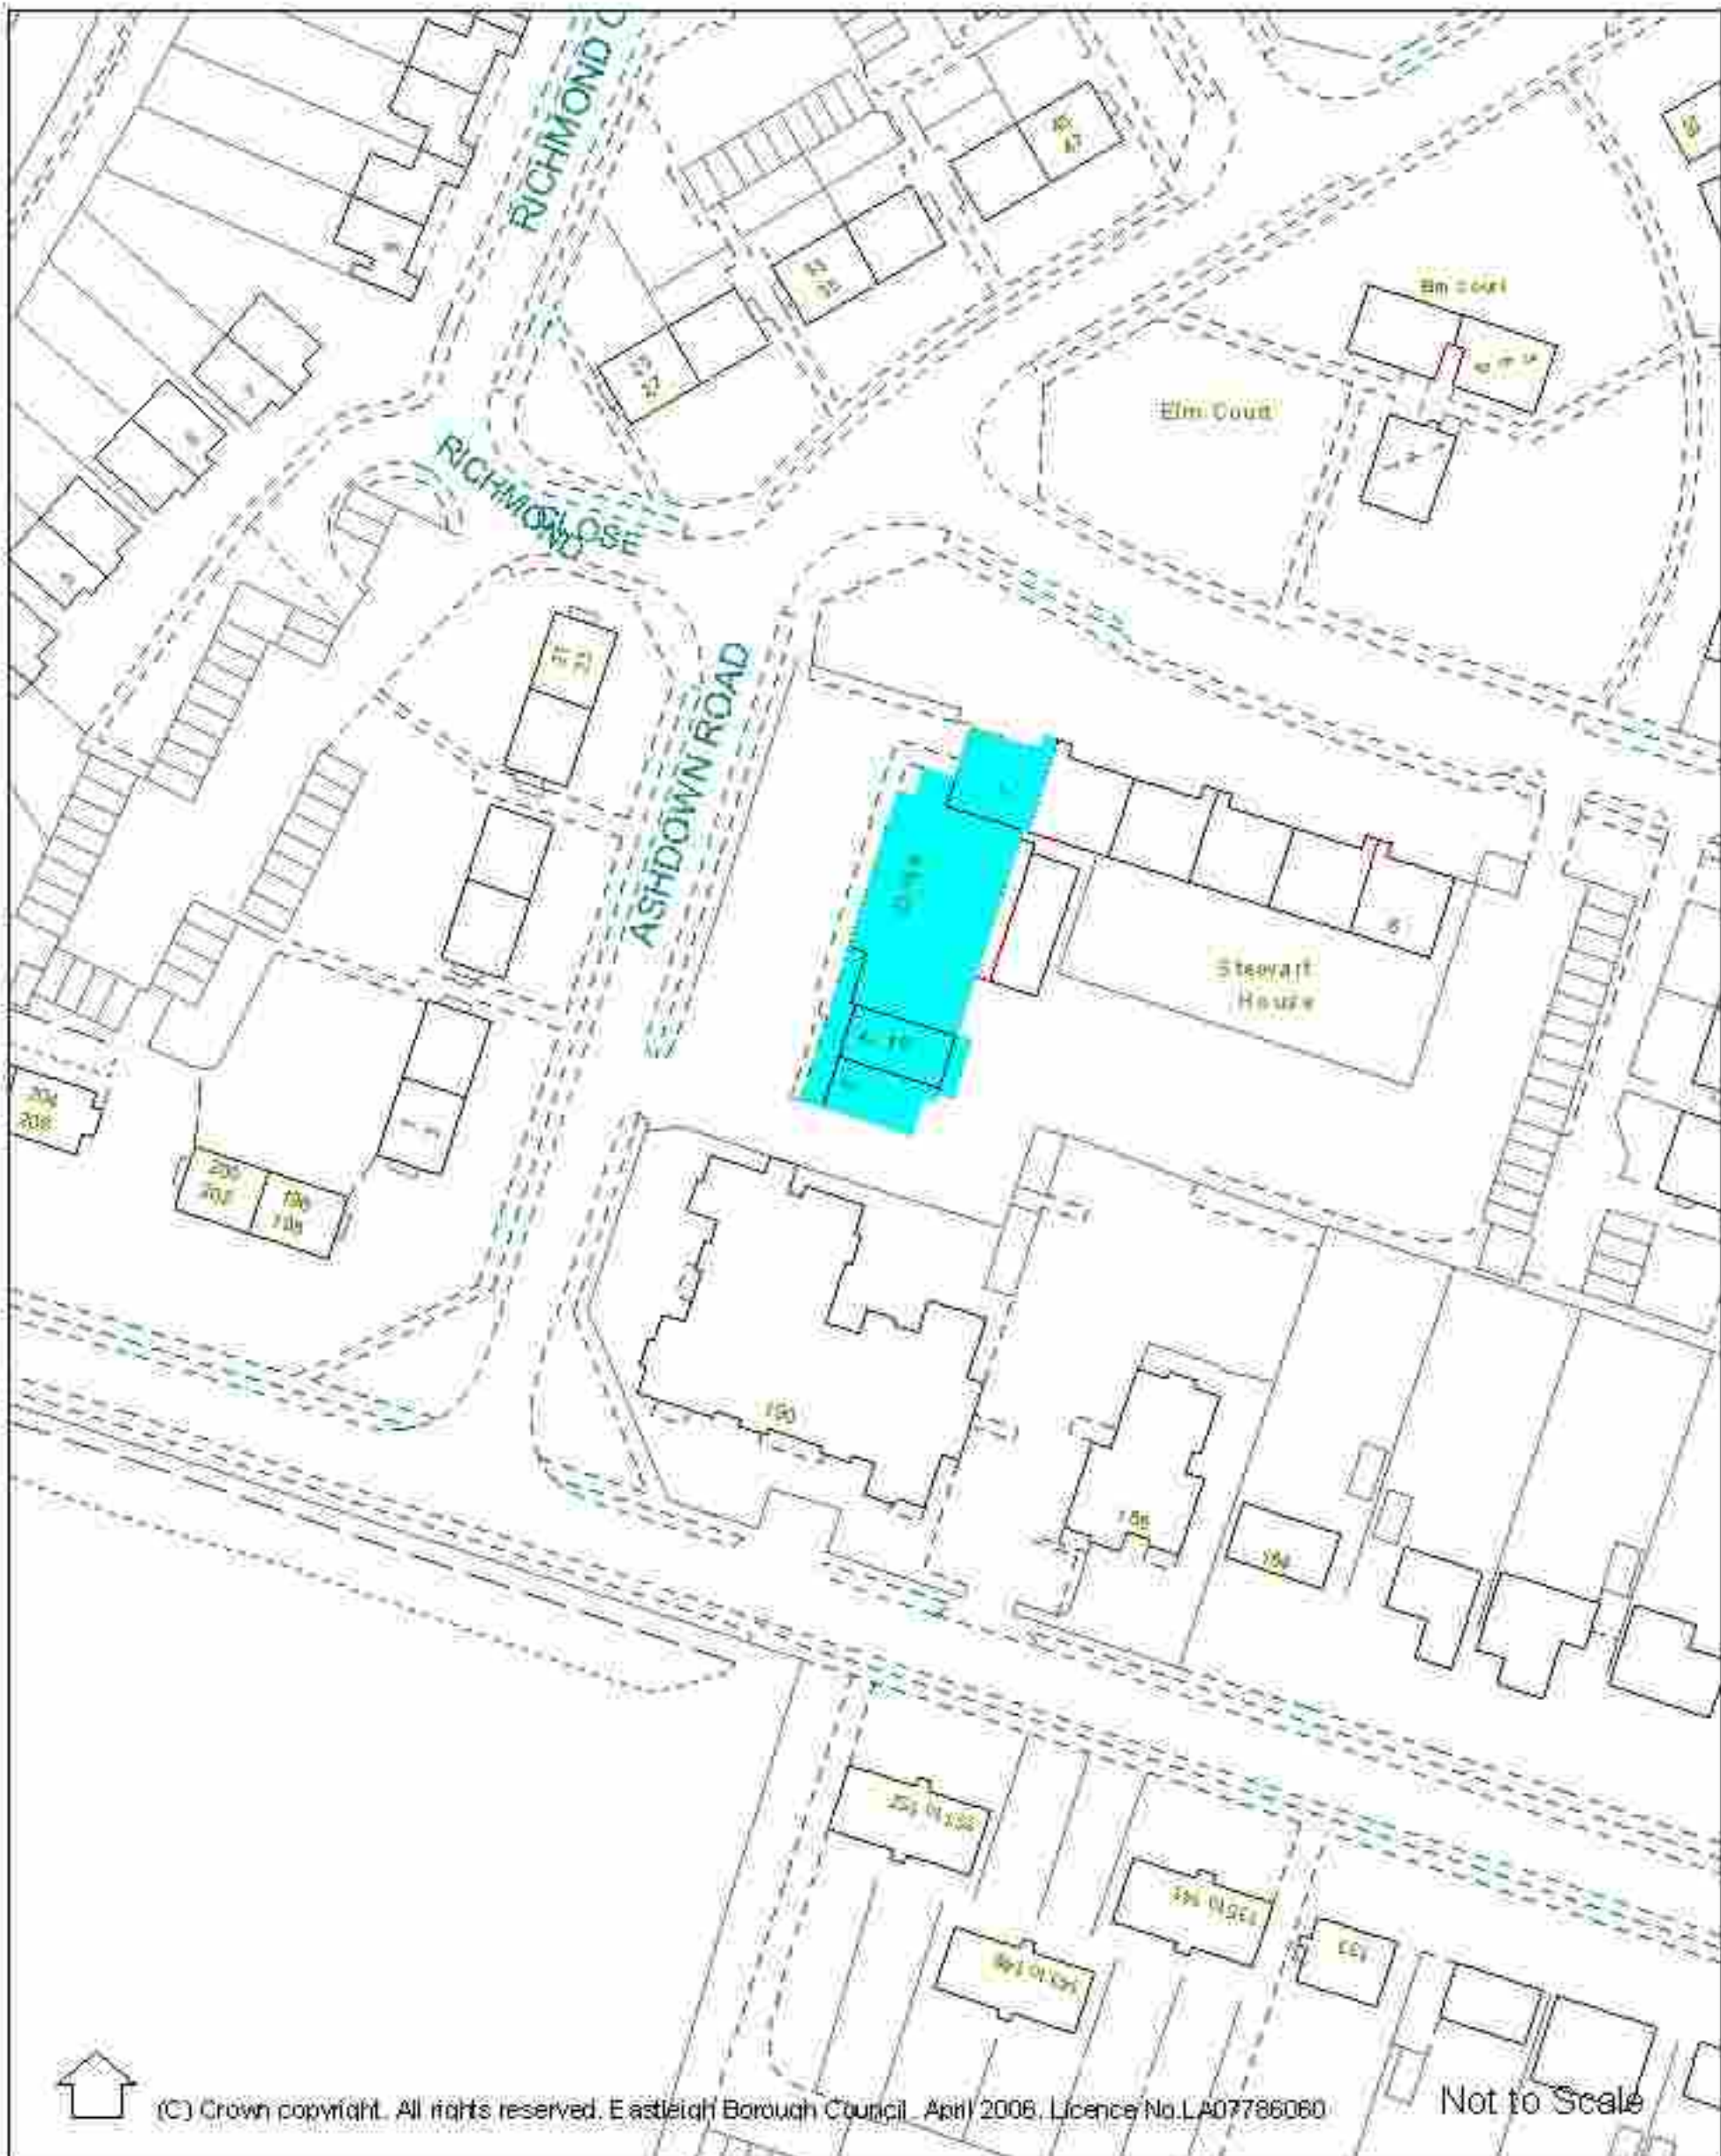

Plan 21

Riverside, Bishopstoke. Shopping Areas

Plan 22

Whalesmead, Bishopstoke. Shopping Areas

Plan 23

The Square, Botley. Shopping Areas

Plan 24

Portsmouth Road, Bursledon. Shopping Area

Plan 25

Ashdown Road, Chandler's Ford. Shopping Areas

Plan 26

Central Precinct Chandler's Ford. Shopping Area

Plan 27

Bournemouth Road, Chandler's Ford. Shopping Area

Plan 28

Fryern Arcade, Winchester Road, Chandler's Ford. Shopping Zones