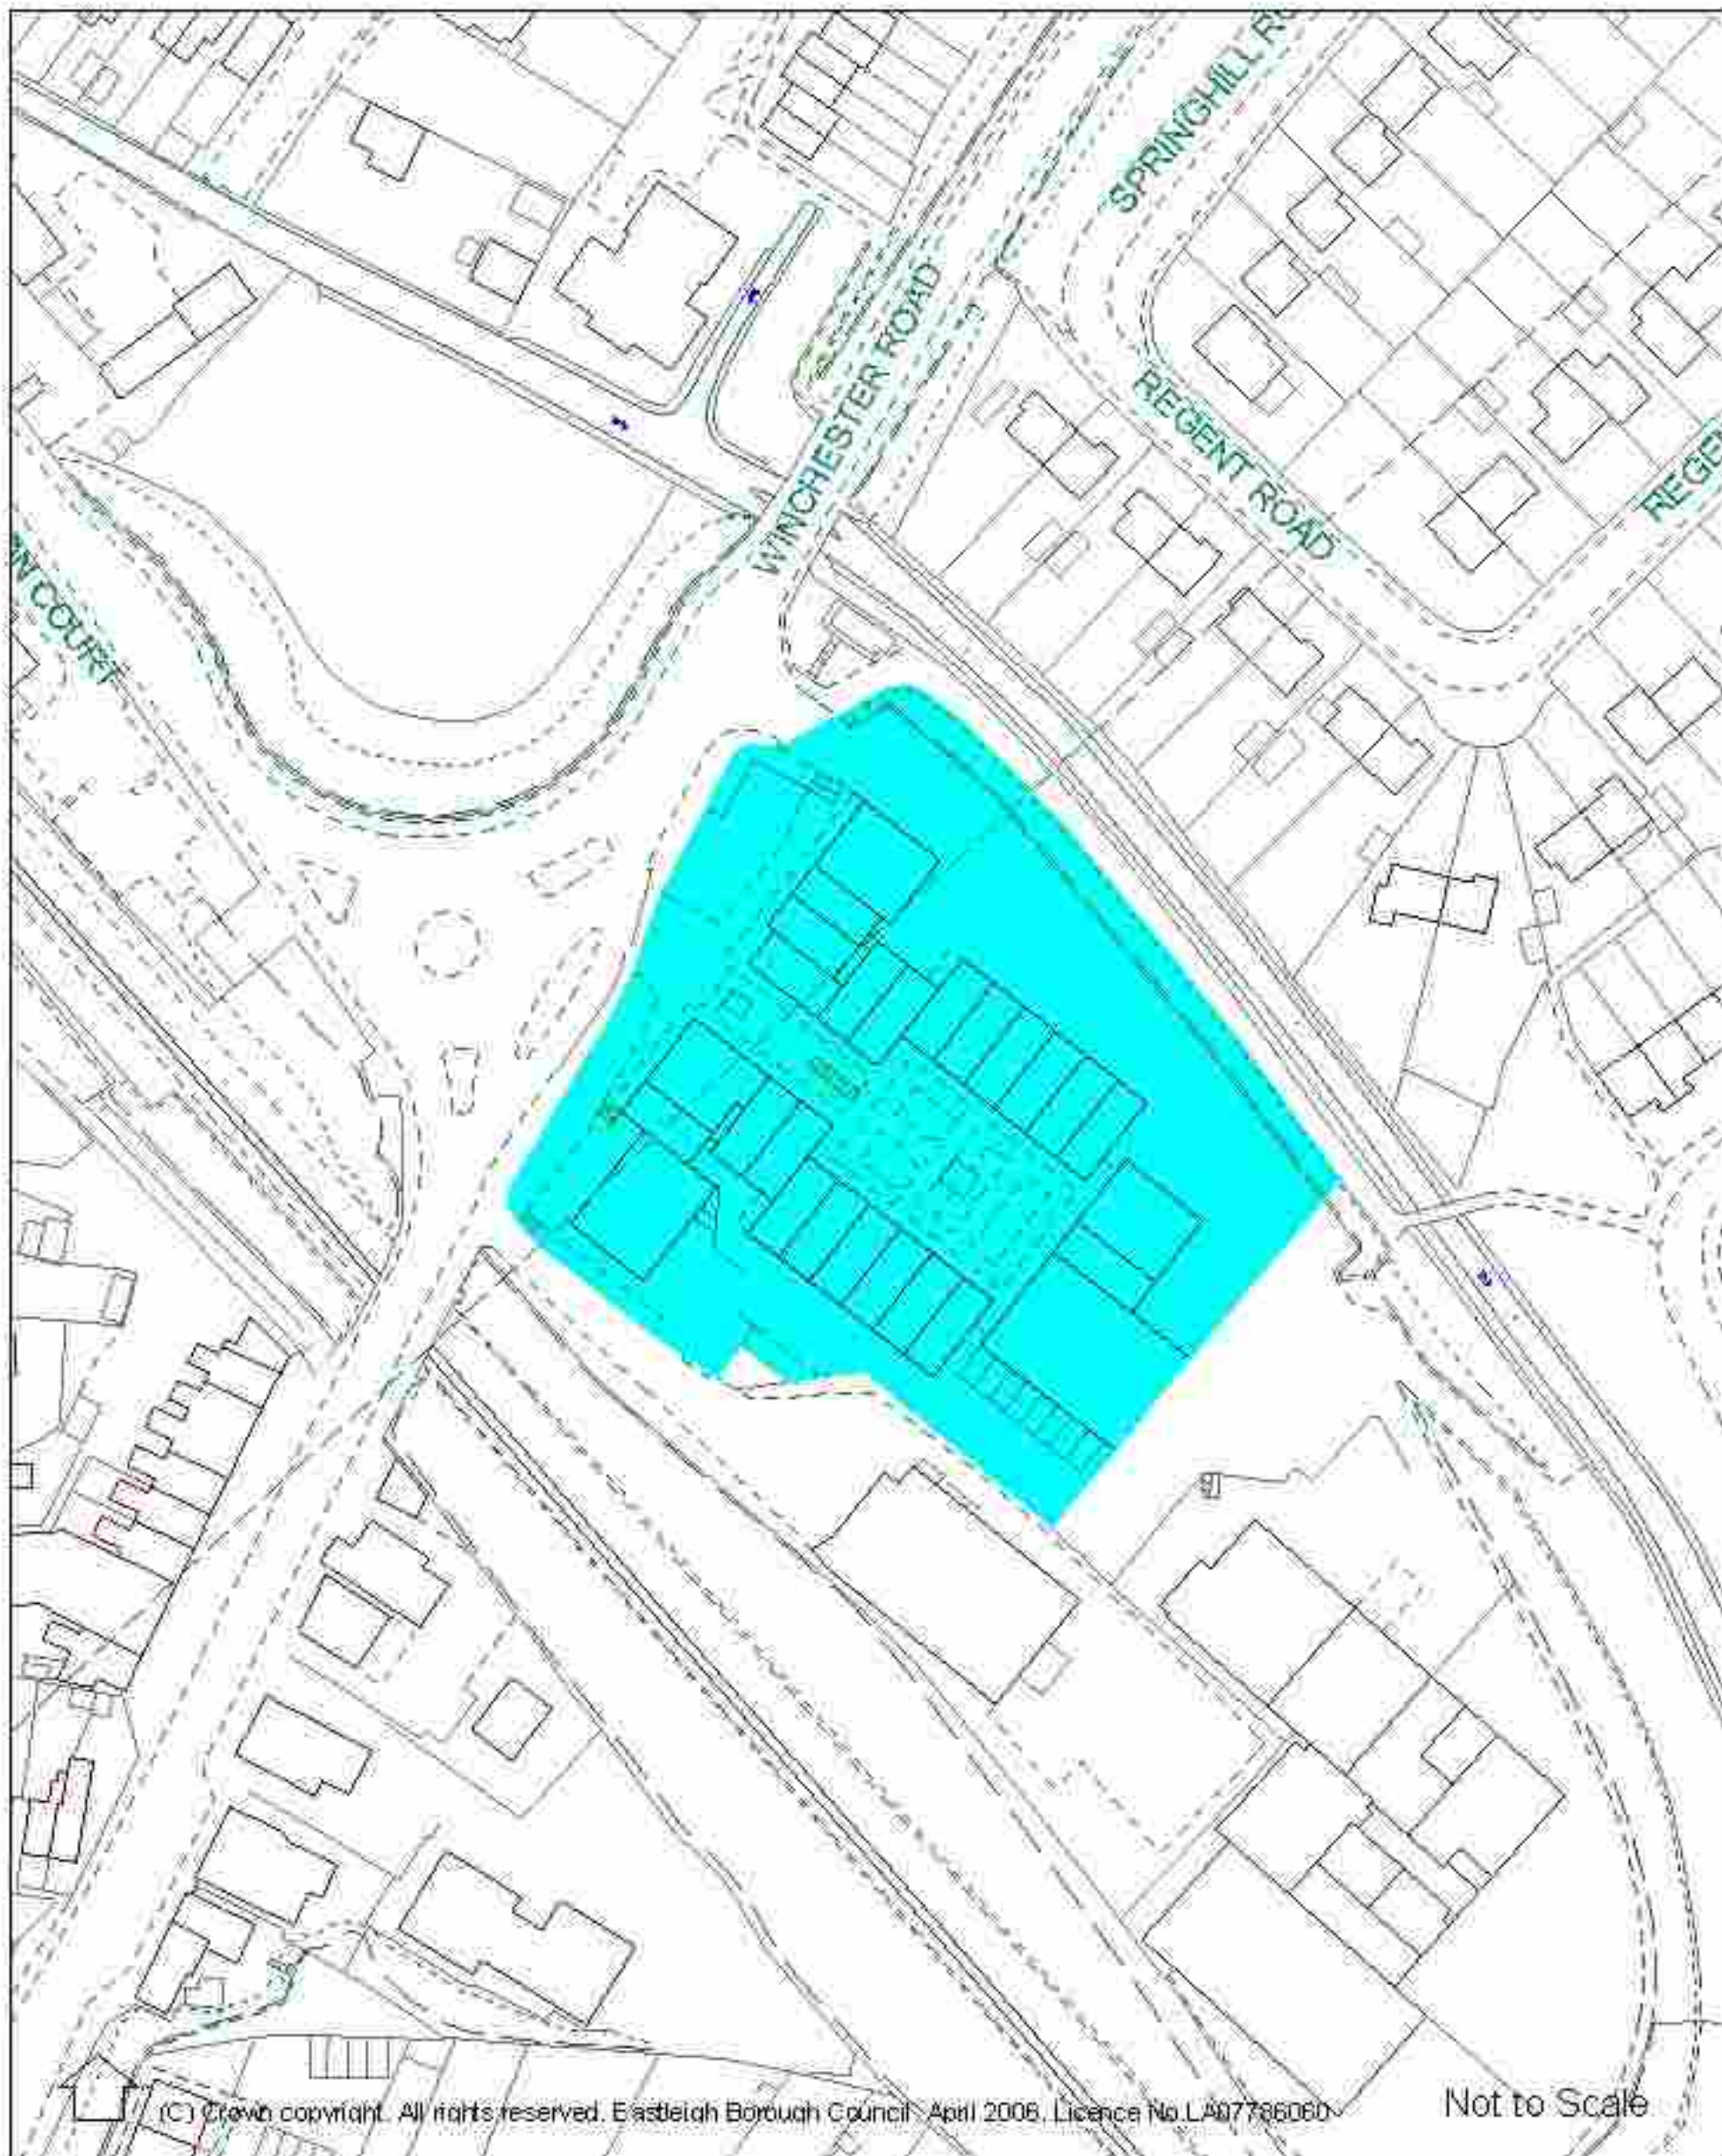

Plan 21

Riverside, Bishopstoke. Shopping Areas

Plan 22

Whalesmead, Bishopstoke. Shopping Areas

Plan 23

The Square, Botley. Shopping Areas

Plan 24

Portsmouth Road, Bursledon. Shopping Area

Plan 25

Ashdown Road, Chandler's Ford. Shopping Areas

Plan 26

Central Precinct Chandler's Ford. Shopping Area

Plan 27

Bournemouth Road, Chandler's Ford. Shopping Area

Plan 28

Fryern Arcade, Winchester Road, Chandler's Ford. Shopping Zones