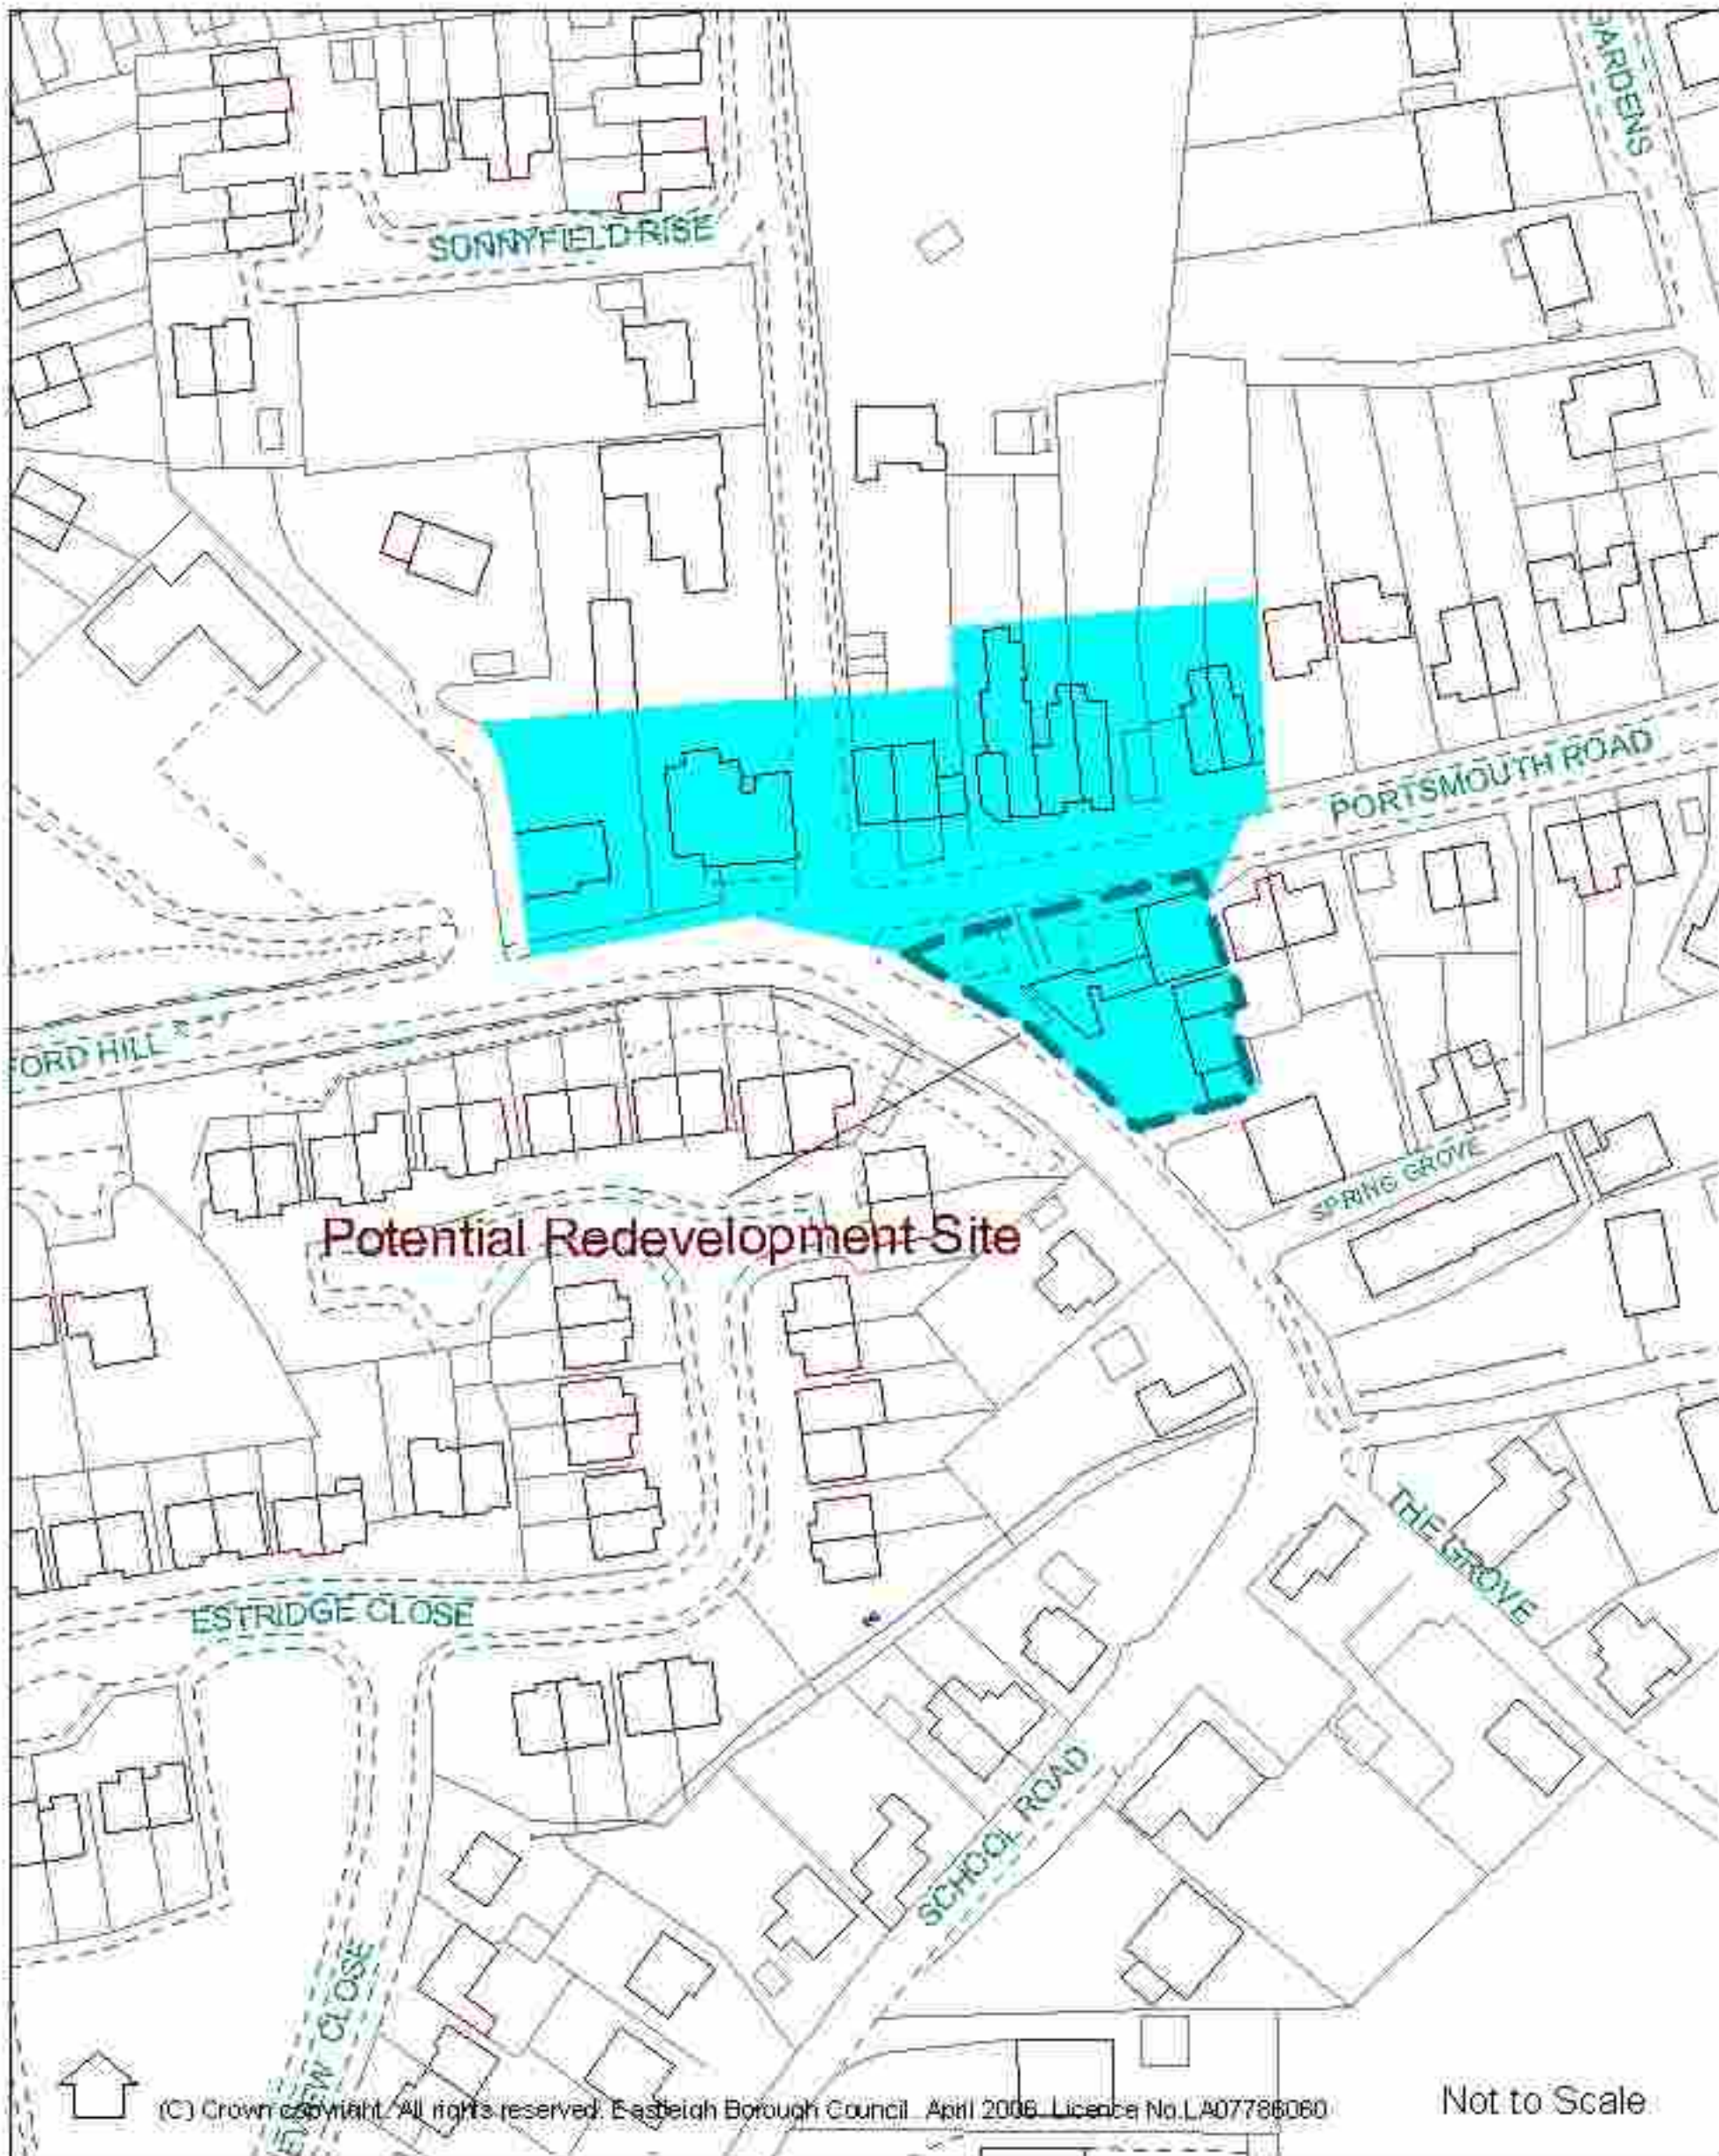

Plan 21

Riverside, Bishopstoke. Shopping Areas

Plan 22

Whalesmead, Bishopstoke. Shopping Areas

Plan 23

The Square, Botley. Shopping Areas

Plan 24

Portsmouth Road, Bursledon. Shopping Area

Plan 25

Ashdown Road, Chandler's Ford. Shopping Areas

Plan 26

Central Precinct Chandler's Ford. Shopping Area

Plan 27

Bournemouth Road, Chandler's Ford. Shopping Area

Plan 28

Fryern Arcade, Winchester Road, Chandler's Ford. Shopping Zones