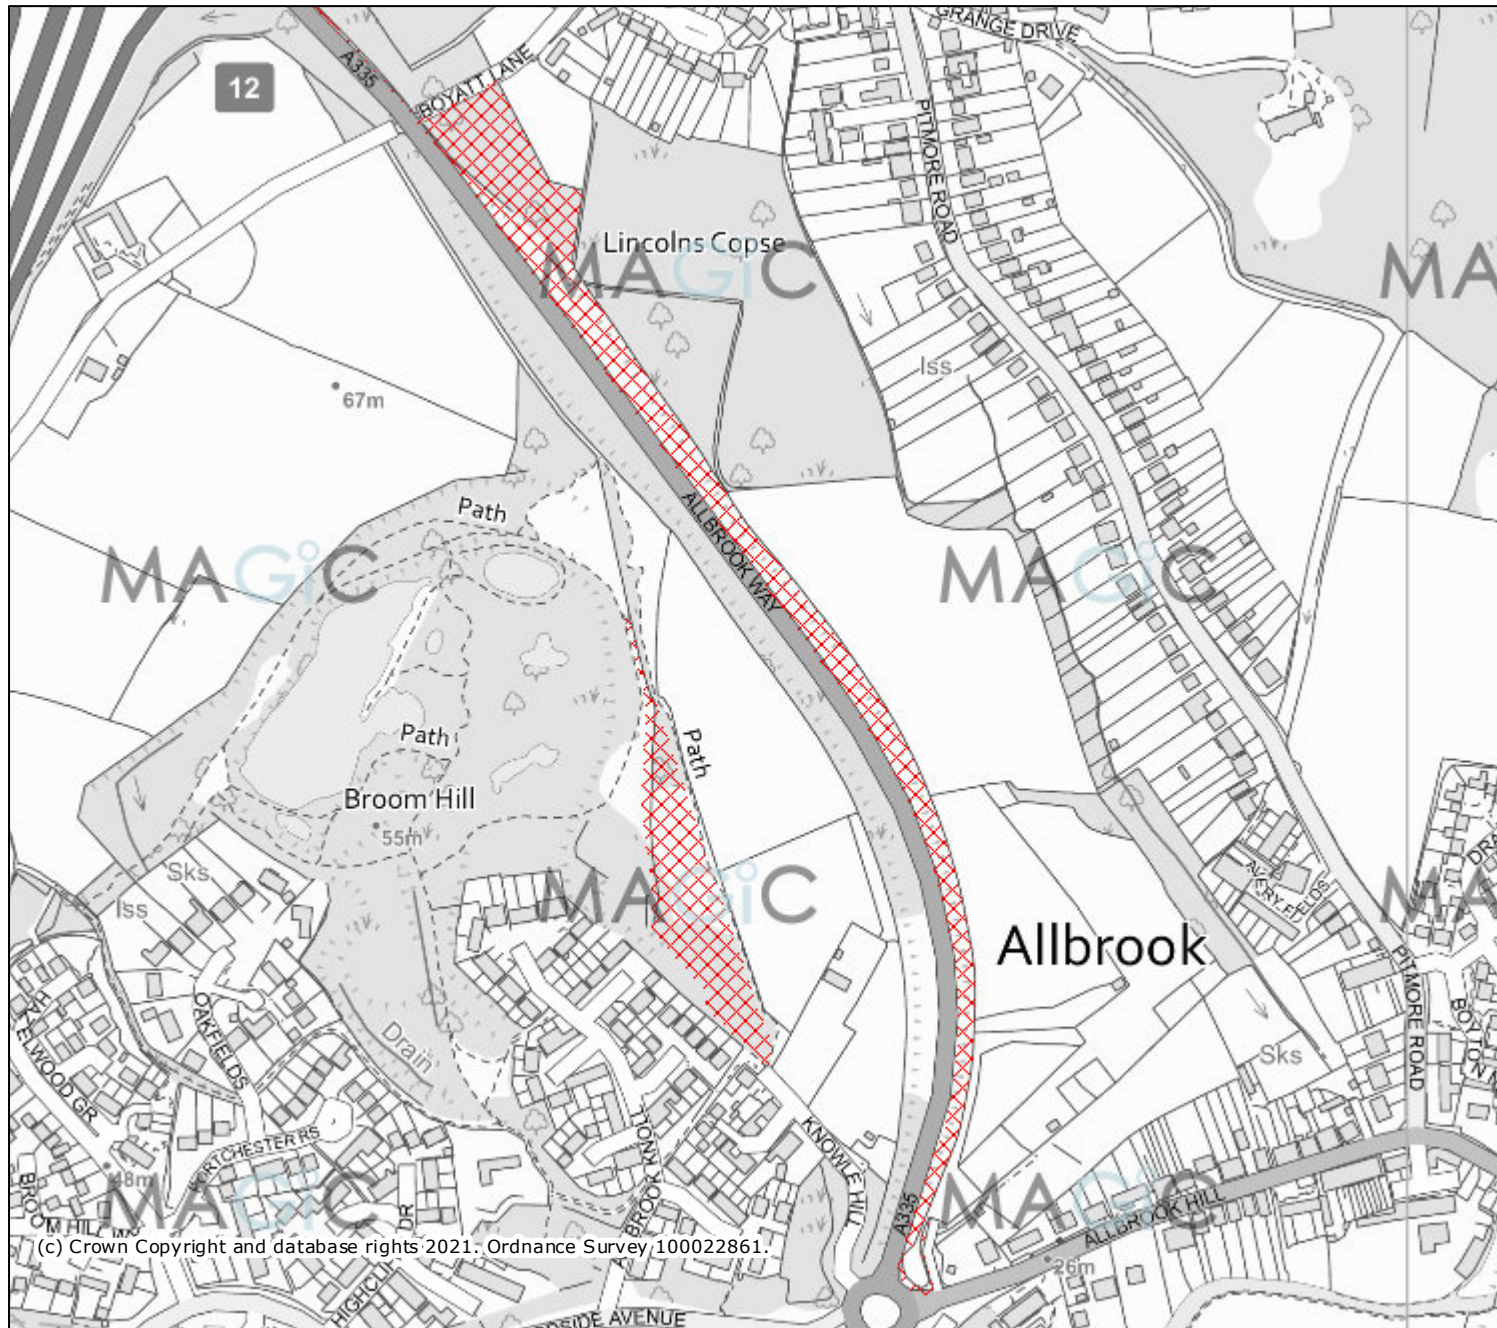

MAGiC PRIORITY HABITAT INVENTORY ALLBROOK

Legend

- Priority Habitat Inventory -
No main habitat but
additional habitat exists
(England)

Projection = OSGB36

xmin = 444300

ymin = 120800

xmax = 446800

ymax = 122100

Map produced by MAGIC on 17 July, 2021.

Copyright resides with the data suppliers and the map must not be reproduced without their permission. Some information in MAGIC is a snapshot of the information that is being maintained or continually updated by the originating organisation. Please refer to the metadata for details as information may be illustrative or representative rather than definitive at this stage.